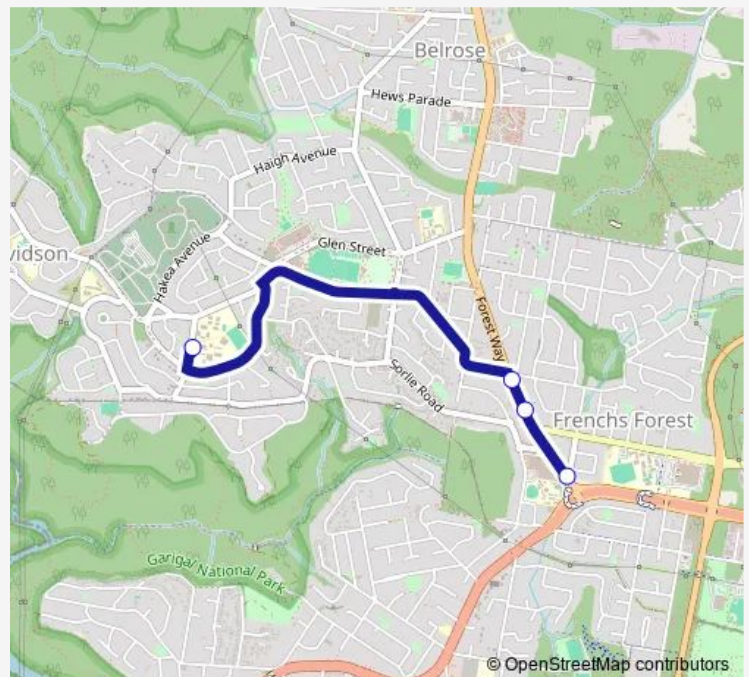

**School Bus 220 Davidson HS to Rabbett St at Forest Way**[Go to website](#)**Direction**

Davidson High School, Mimosa St — Forest Way Opp Forestway Shopping Centre

4 stops

[Open route schedule](#)

Davidson High School, Mimosa St

Forest Way At Adams St

Wareham Reserve, Forest Way

Forest Way Opp Forestway Shopping Centre

**Route schedule**

Davidson High School, Mimosa St — Forest Way Opp Forestway Shopping Centre

Monday	15:10
Tuesday	15:10
Wednesday	15:10
Thursday	15:10
Friday	—
Saturday	—
Sunday	—

**Route info**

Direction: Davidson High School, Mimosa St

Stops: 4

Trip Duration: 0 hour 11 min

220 School Bus time schedules and route maps are available in an offline PDF at [busmaps.com](https://busmaps.com). Use the [busmaps.com](https://busmaps.com) website to see live bus times, train schedule or subway schedule, and step-by-step directions for all public transit in Sydney