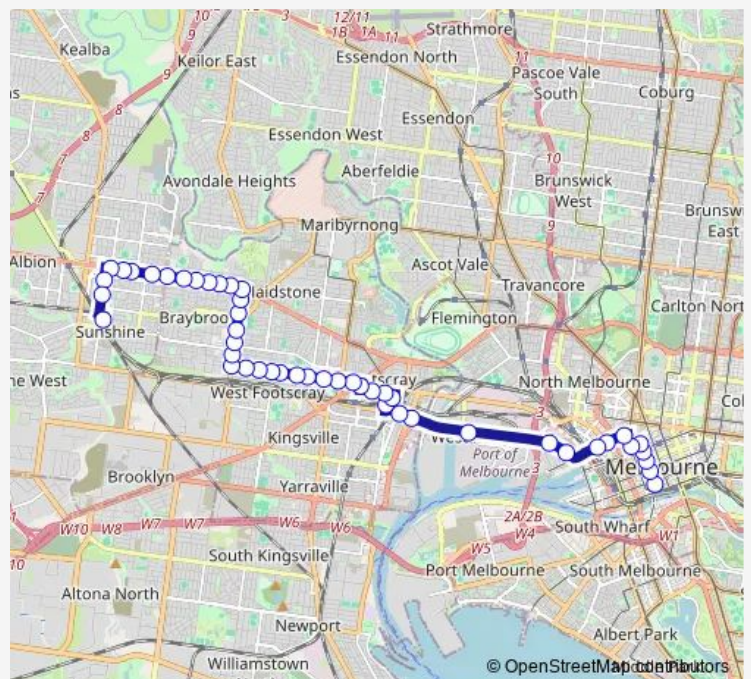

Alma St/Ashley St (Maidstone)

Ashley St/Barkly St (West Footscray)

Route schedule

Sunshine Station/Dickson St (Sunshine) — Collins St/Queen St (Melbourne City)

Monday 05:35-23:05

Tuesday 05:35-23:05

Wednesday 05:35-23:05

Thursday 05:35-23:05

Friday 05:35-23:05

Saturday 05:35-23:20

Sunday 07:11-22:41

Route info

Direction: Sunshine Station/Dickson St (Sunshine)

Stops: 48

Trip Duration: 0 hour 59 min

220 — Sunshine Station - Sunshine Station

Berthandra Ct/Barkly St (West Footscray)

Rondell Ave/Barkly St (West Footscray)

Elphinstone St/Barkly St (West Footscray)

Argyle St/Barkly St (West Footscray)

Buxton St/Barkly St (West Footscray)

Summerhill Rd/Barkly St (West Footscray)

Eleanor St/Barkly St (Footscray)

Adelaide St/Barkly St (Footscray)

Geelong Rd/Barkly St (Footscray)

Barkly St/Victoria St (Footscray)

Western Region Health Centre/72 Paisley St (Footscray)