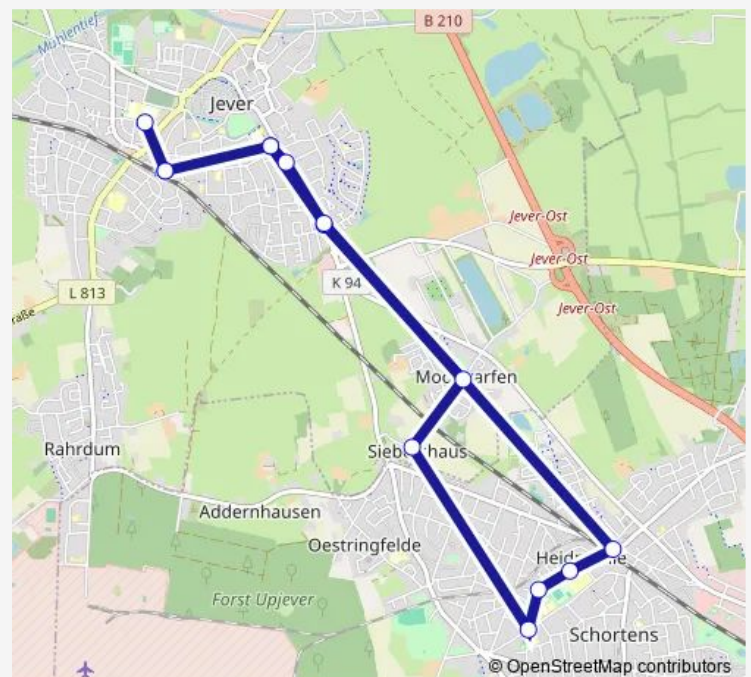

Bus 220

[Go to website](#)

Direction

Jever, Dannhalmweg, Mast 1 — Jever, ZOB/Bahnhof, Mast 4

14 stops

[Open route schedule](#)

Jever, Dannhalmweg, Mast 1

Jever, ZOB/Bahnhof, Mast 4

Jever, Aok, Mast 1

Jever, Hermannstraße, Mast 1

Jever, Tivoli, Mast 1

Moorwarfen, Ort, Mast 2

Moorwarfen, Drosselweg, Mast 2

Schortens, IGS Mühlenweg Schortens

Heidmühle, Schwimmbad, Mast 1

Heidmühle, IGS-Beethovenstraße 1

Heidmühle, Bahnhof, Mast 1

Jever, Tivoli, Mast 2

Jever, Aok, Mast 1

Jever, ZOB/Bahnhof, Mast 4

Route schedule

Jever, Dannhalmweg, Mast 1 — Jever, ZOB/Bahnhof, Mast 4

Monday 13:10

Tuesday 13:10

Wednesday 13:10

Thursday 13:10

Friday 13:10

Saturday —

Sunday —

Route info

Direction: Jever, Dannhalmweg, Mast 1

Stops: 14

Trip Duration: 0 hour 35 min