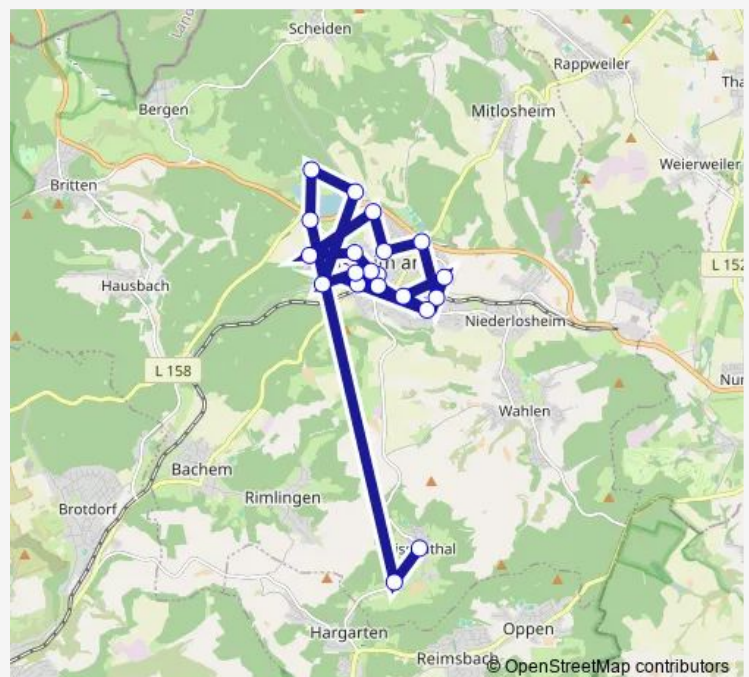

Thursday 09:00-22:00

Friday 09:00-22:00

Saturday 08:00-22:00

Sunday 09:00-21:00

Route info

Direction: Ortsmitte, Rissenthal Losheim

Stops: 20

Trip Duration: 0 hour 10 min

220

BusMaps

Direction

undefined — undefined

0 stops

[Open route schedule](#)

Route schedule

undefined — undefined

Monday	—
Tuesday	08:30-22:30
Wednesday	—
Thursday	—
Friday	—
Saturday	—
Sunday	—

Route info

Direction:

Stops: 0

Trip Duration: — min

Direction

Holo-Siedlung, Niederlosheim Losheim — Losheim, Sparkasse

29 stops

[Open route schedule](#)

Holo-Siedlung, Niederlosheim Losheim

Zur Heide, Niederlosheim Losheim

Niederlosheim, Bahnhof

Niederlosheim, Kirche

Niederlosheim, Bornstraße

Wahlen, Lehmbergstraße

Kreuzwäldchen, Wahlen Losheim