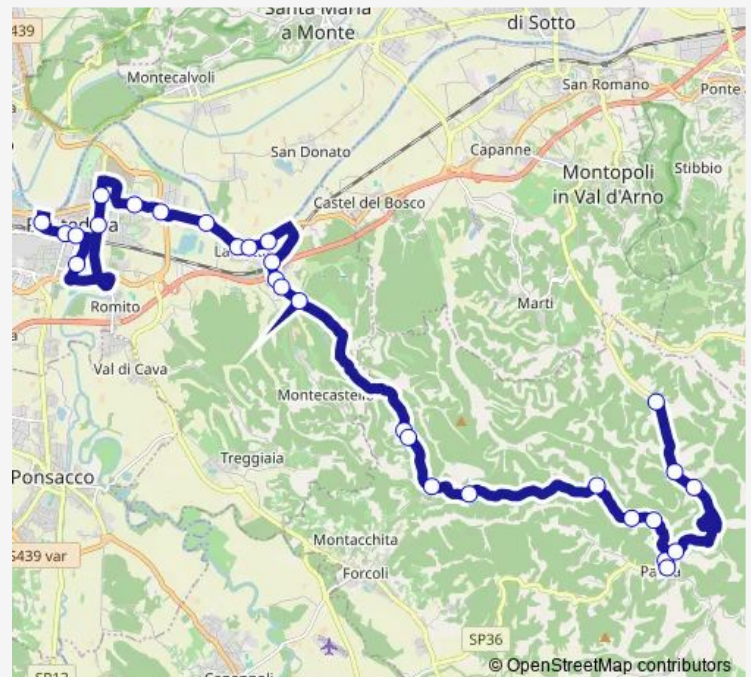

Borgata S.Gervasio Bv Forcoli

Loc.Trivio V.S.Gervasio

Colleoli

Route schedule

Pontedera Corsia 6 — Chiecinella V.S.Chiara 14

Monday 13:10

Tuesday 13:10

Wednesday 13:10

Thursday 13:10

Friday 13:10

Saturday 13:10

Sunday —

Route info

Direction: Pontedera Corsia 6

Stops: 29

Trip Duration: 0 hour 49 min

Monday 06:42

Tuesday 06:42

Wednesday 06:42

Thursday 06:42

Friday 06:42

Saturday 06:42

Sunday —

Route info