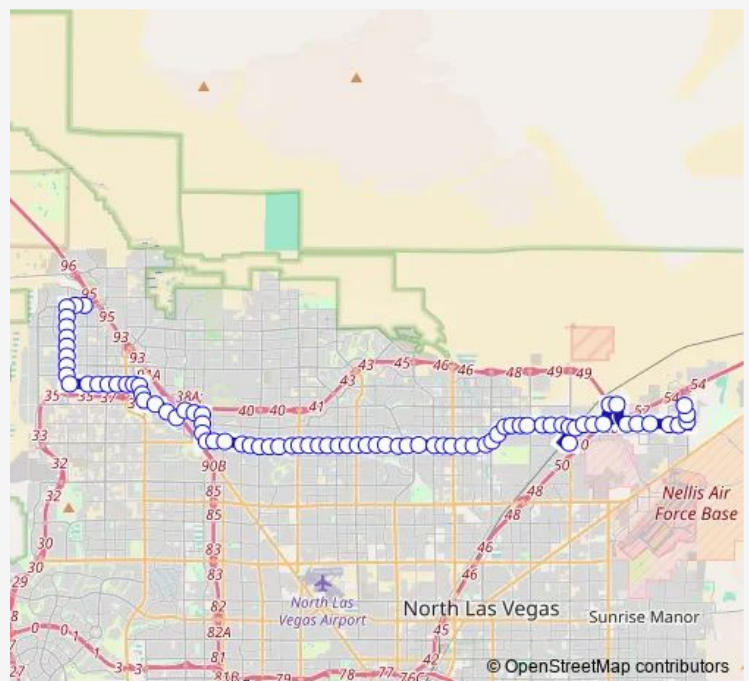

SB Mt Hood after Centennial

WB Tropical after Mt Hood

WB Tropical after Beesley

WB Tropical after Sloan

WB Tropical after Nicco

WB Tropical after Christy

WB Tropical before Centennial Pkwy

WB Centennial Pkwy after Range

WB Tropical after Range

WB Tropical after Puebla

EB Nexus after Donovan

NB Lamb after Nexus

WB Tropical after Lamb

WB Tropical before Carrot

WB Tropical after Walnut

WB Tropical before Pecos

WB Tropical after Pecos

WB Tropical before Statz

WB Tropical after Statz

Route schedule

WB Centennial after Hollywood — EB Skye Canyn Prk after Grand Canyn

Monday	24:05 ⁺¹
Tuesday	24:05 ⁺¹
Wednesday	24:05 ⁺¹
Thursday	24:05 ⁺¹
Friday	24:05 ⁺¹
Saturday	24:05 ⁺¹
Sunday	24:05 ⁺¹

Route info

Direction: WB Centennial after Hollywood

Stops: 80

Trip Duration: 0 hour 59 min

220 — Ann/Tropical

WB Ann after Tropical

WB Ann before Losee

WB Ann after Losee