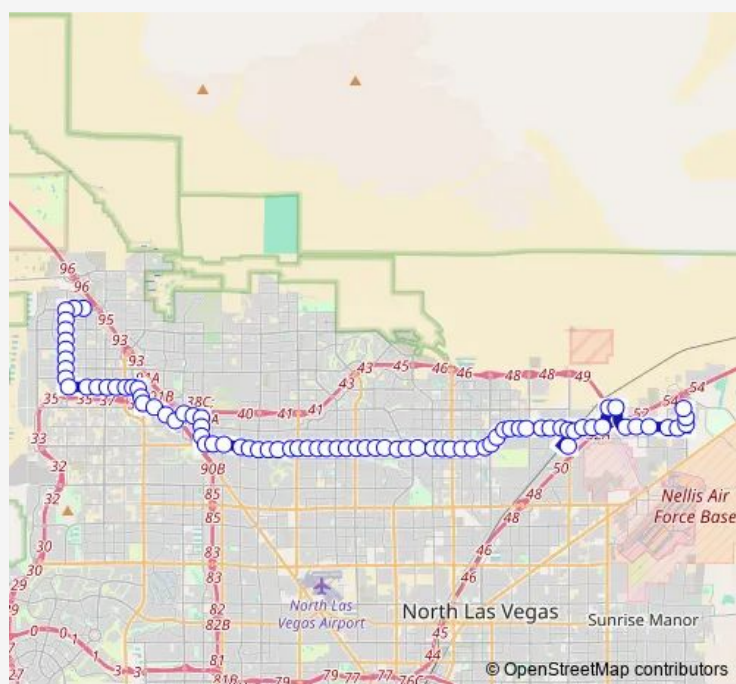

SB Mt Hood after Centennial

WB Tropical after Mt Hood

WB Tropical after Beesley

WB Tropical after Sloan

WB Tropical after Nicco

WB Tropical after Christy

WB Tropical before Centennial Pkwy

WB Centennial Pkwy after Range

WB Tropical after Range

WB Tropical after Puebla

EB Nexus after Donovan

NB Lamb after Nexus

WB Tropical after Lamb

WB Tropical before Carrot

WB Tropical after Walnut

WB Tropical before Pecos

WB Tropical after Pecos

WB Tropical before Statz

WB Tropical after Statz

Route schedule

WB Centennial after Hollywood — EB Skye Canyn Prk after Grand Canyn

Monday	24:05 ⁺¹
Tuesday	24:05 ⁺¹
Wednesday	24:05 ⁺¹
Thursday	24:05 ⁺¹
Friday	24:05 ⁺¹
Saturday	24:05 ⁺¹
Sunday	24:05 ⁺¹

Route info

Direction: WB Centennial after Hollywood

Stops: 80

Trip Duration: 0 hour 59 min

220 — Ann/Tropical

WB Ann after Tropical

WB Ann before Losee

WB Ann after Losee