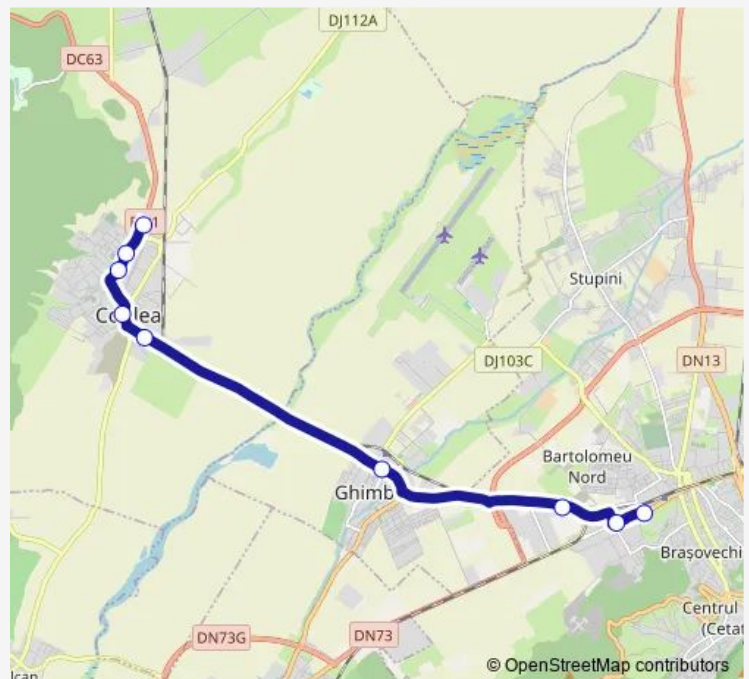

Bus 220 Braov - Codlea[Go to website](#)**Direction**

Codlea Nord — Stadionul Municipal

9 stops

[Open route schedule](#)

Codlea Nord

Electrica

Muzeu

Primărie

Tuesday 05:30-23:25

Wednesday 05:30-23:25

Thursday 05:30-23:25

Friday 05:30-23:25

Saturday 06:00-23:30

Sunday 06:00-23:30

Route info

Direction: Codlea Nord

Stops: 9

Trip Duration: 0 hour 24 min

220 — Brașov - Codlea

Direction

Stadionul Municipal — Codlea Nord

12 stops

[Open route schedule](#)

Stadionul Municipal