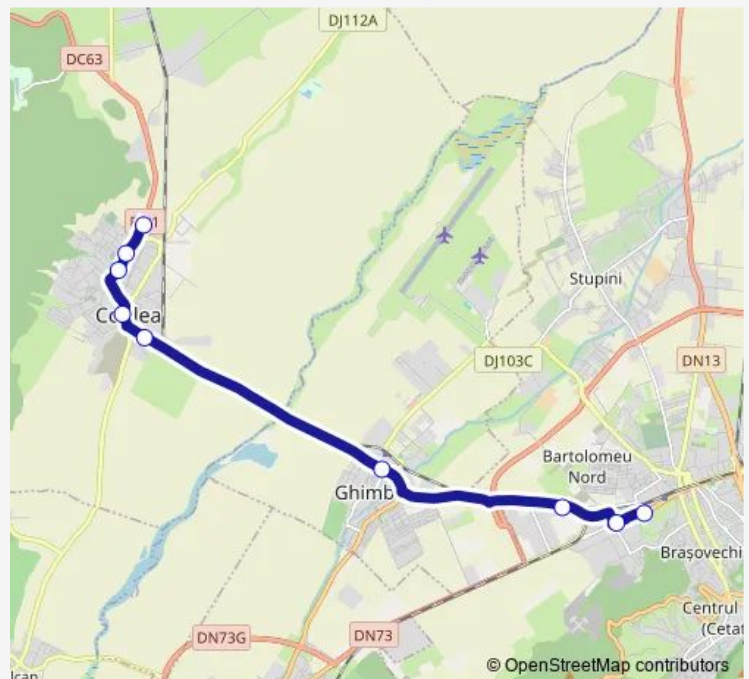

Bus 220 Braov - Codlea[Go to website](#)**Direction**

Codlea Nord — Stadionul Municipal

9 stops

[Open route schedule](#)

Codlea Nord

Electrica

Muzeu

Primărie

Tuesday 05:30-23:25

Wednesday 05:30-23:25

Thursday 05:30-23:25

Friday 05:30-23:25

Saturday 06:00-23:30

Sunday 06:00-23:30

Route info

Direction: Codlea Nord

Stops: 9

Trip Duration: 0 hour 24 min

220 — Brașov - Codlea

Direction

Stadionul Municipal — Codlea Nord

12 stops

[Open route schedule](#)

Stadionul Municipal