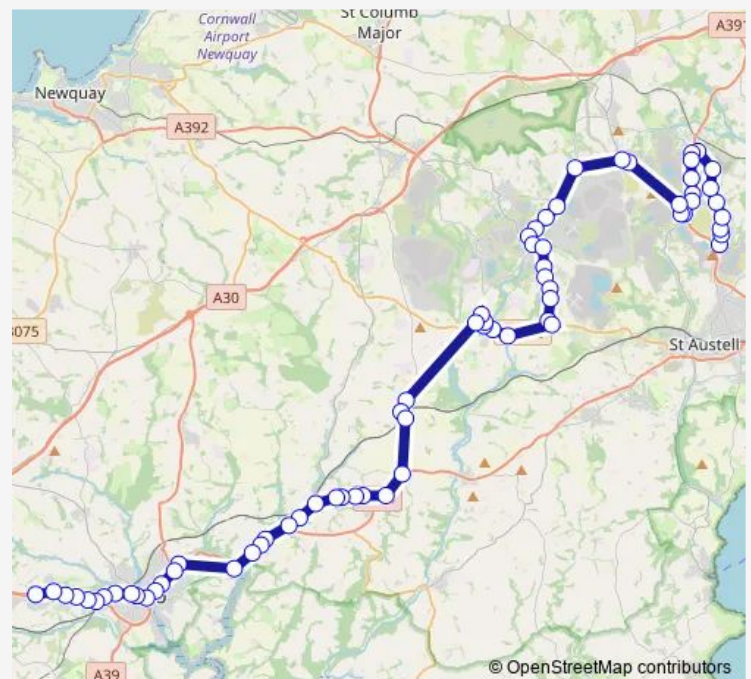

Thursday 07:03-08:48

Friday 07:03-08:48

Saturday —

Sunday —

Route info

Direction: Roundabout

Stops: 68

Trip Duration: 1 hour 49 min

■ 220 — St Dennis - Truro College

Currian Road

Grenville Arms

St Georges Road

Riverside

Goverseth Terrace

Costcutter

Village Green