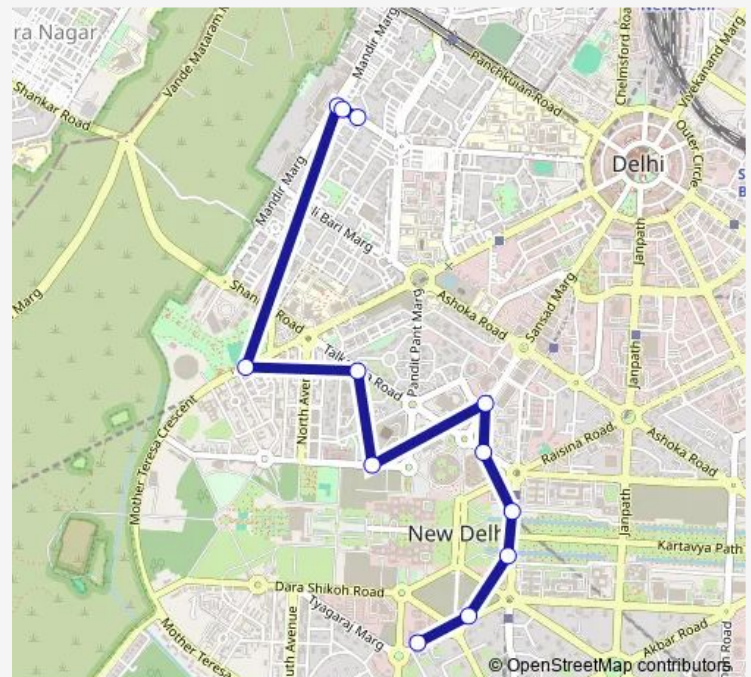

### Route schedule

Sena Bhawan — gole market sec-4 (sbs marg)

Monday 07:20-23:02

Tuesday 07:20-23:02

Wednesday 07:20-23:02

Thursday 07:20-23:02

Friday 07:20-23:02

Saturday 07:20-23:02

Sunday 07:20-23:02

### Route info

Direction: Sena Bhawan

Stops: 12

Trip Duration: 0 hour 21 min

610bdown

BusMaps

610bdown Bus time schedules and route maps are available in an offline PDF at [busmaps.com](https://busmaps.com). Use the [busmaps.com](https://busmaps.com) website to see live bus times, train schedule or subway schedule, and step-by-step directions for all public transit in New Delhi