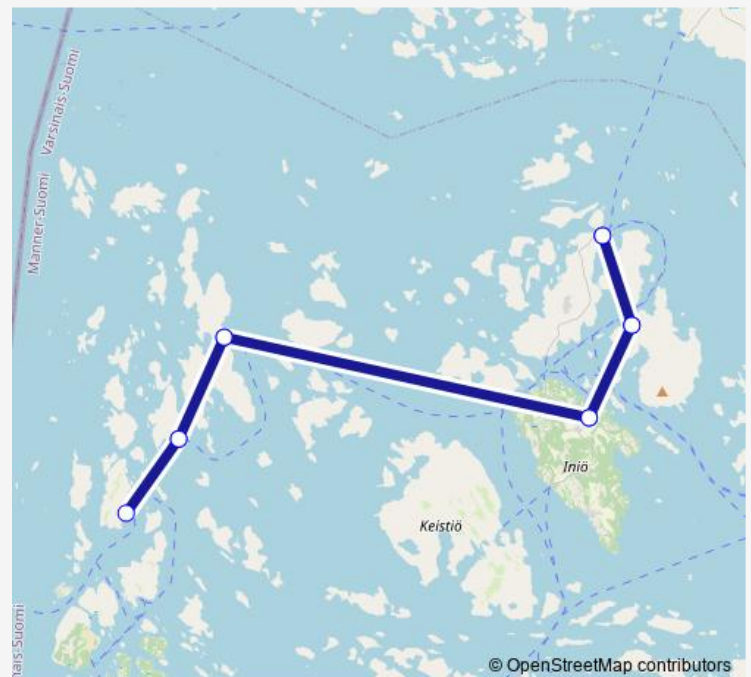

Ferry Iniön lisäre Iniön lisäreitti - Kivimo

[Go to website](#)

Direction

Nåtö — Kannvik

6 stops

[Open route schedule](#)

Nåtö

Själö

Kvarnholm

Åselholm

Kolko

Kannvik

Route schedule

Nåtö — Kannvik

Monday —

Tuesday —

Wednesday 05:15

Thursday —

Friday —

Saturday —

Sunday 07:50-08:15

Route info

Direction: Nåtö

Stops: 6

Trip Duration: 2 hour 5 min

■ Iniön lisäre — Iniön lisäreitti - Kivimo