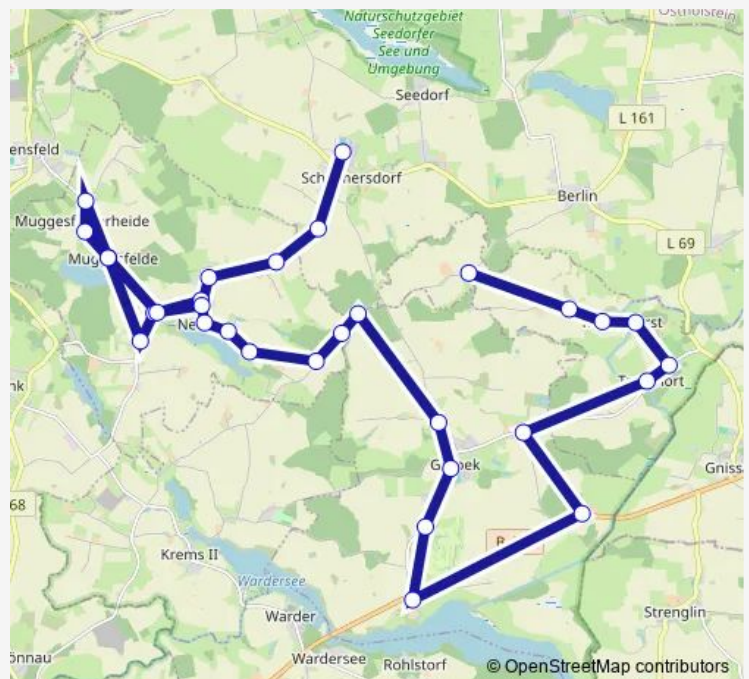

Thursday 07:10-12:57

Friday 07:10-12:57

Saturday —

Sunday —

Route info

Direction: Schlamersdorf, Am Markt

Stops: 31

Trip Duration: 0 hour 40 min

Nehms, Hof Hohlegruft

Seedorf, Hohlegruft

Schlamersdorf, Schule

Direction

Travenhorst, Kamp — Schlamersdorf, Schule

31 stops

[Open route schedule](#)

Travenhorst, Kamp

Route info

Direction: Seedorf, Seebrook

Stops: 27

Trip Duration: 0 hour 46 min

Schlamersdorf, Kirchstraße

Schlamersdorf, Schule

Direction

Seedorf, Seebrook — Schlamersdorf, Schule

Wednesday 06:42

Thursday 06:42

Friday 06:42

Saturday —

Sunday —

Route info

Direction: Seedorf, Seebrook

Stops: 18