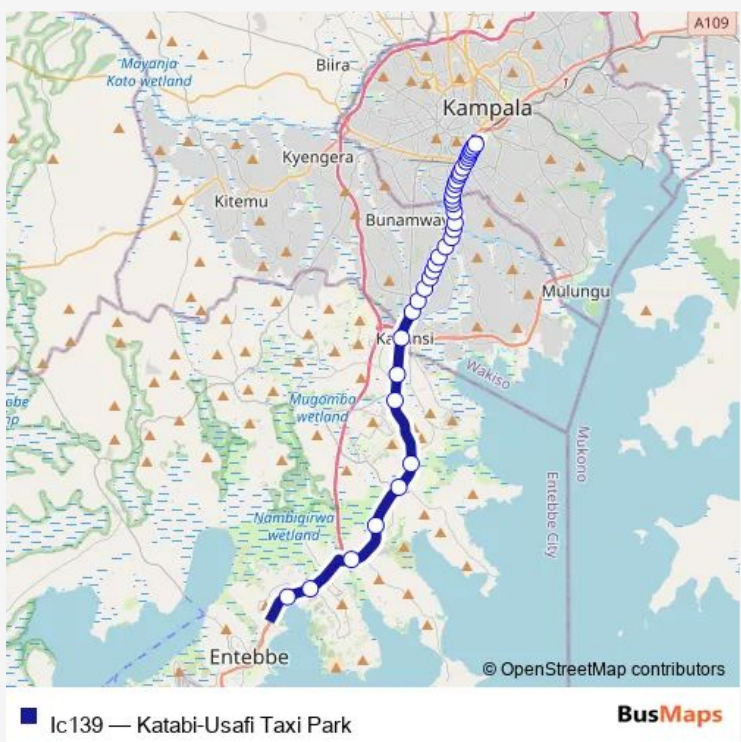

Bus Ic139 Katabi-Usafi Taxi Park

[Go to website](#)

**Direction**  
 Katabe — Gapco Totalpetro Station (Katwe)  
 37 stops  
[Open route schedule](#)

- Katabe
- Abayita Ababiri - Mpala - Baita
- Mpala - Galugasi
- Kisubi
- Namulanda - Kawuku
- Kitende Rubeleto Junction
- Nakulait
- Kitende - Kajjansi
- Kajjansi
- Lweza Estate
- Mildmay Health Centre
- Seguku Sign Post
- Seguku Market
- Mogas Seguku
- Lubowa Police Station
- Full Gospel Church - Zana Sign Post
- Zana Stage
- Millenium Hotel (Lubowa-entebbe Rd)
- Hotel Explorer - Buganda Land Board Junction
- Batabata - Bata Zana
- Total Petrol Station (Namasumba)

Route schedule  
 Katabe — Gapco Totalpetro Station (Katwe)

Monday	06:30-19:00
Tuesday	06:30-19:00
Wednesday	06:30-19:00
Thursday	06:30-19:00
Friday	06:30-19:00
Saturday	06:30-19:00
Sunday	06:30-19:00

Route info  
 Direction: Katabe  
 Stops: 37  
 Trip Duration: 1 hour 32 min

## Direction

Gapco Totalpetro Station (Katwe) — Abayita Ababiri - Mpala - Baita

36 stops

[Open route schedule](#)

Gapco Totalpetro Station (Katwe)

Equity Bank (Katwe)

White Nile

Glory Church

## Route info

Direction: Gapco Totalpetro Station (Katwe)

Stops: 36

Trip Duration: 1 hour 27 min

Seguku Sign Post

Mildmay Health Centre

Lweza Estate

Kajjansi