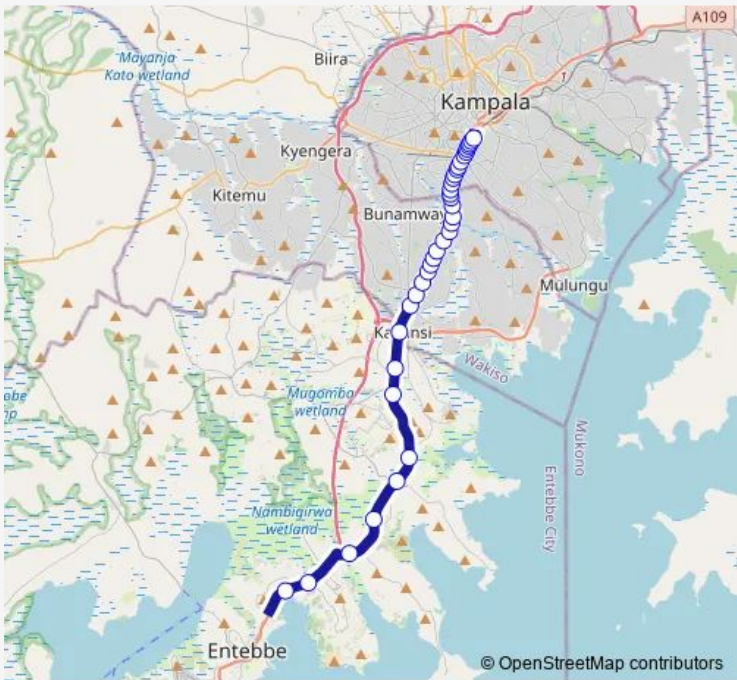

Bus IC139 Katabi-Usafi Taxi Park

[Go to website](#)

Direction
 Katabe — Gapco Totalpetro Station (Katwe)
 37 stops
[Open route schedule](#)

- Katabe
- Abayita Ababiri - Mpala - Baita
- Mpala - Galugasi
- Kisubi
- Namulanda - Kawuku
- Kitende Rubeleto Junction
- Nakulait
- Kitende - Kajjansi
- Kajjansi
- Lweza Estate
- Mildmay Health Centre
- Seguku Sign Post
- Seguku Market
- Mogas Seguku
- Lubowa Police Station
- Full Gospel Church - Zana Sign Post
- Zana Stage
- Millenium Hotel (Lubowa-entebbe Rd)
- Hotel Explorer - Buganda Land Board Junction
- Batabata - Bata Zana
- Total Petrol Station (Namasumba)

Route schedule
 Katabe — Gapco Totalpetro Station (Katwe)

Monday	06:30-19:00
Tuesday	06:30-19:00
Wednesday	06:30-19:00
Thursday	06:30-19:00
Friday	06:30-19:00
Saturday	06:30-19:00
Sunday	06:30-19:00

Route info
 Direction: Katabe
 Stops: 37
 Trip Duration: 1 hour 28 min

Direction: Gapco Totalpetro Station (Katwe)

Stops: 36

Trip Duration: 1 hour 8 min

Seguku Sign Post

Mildmay Health Centre

Lweza Estate

Kajjansi

Kitende - Kajjansi