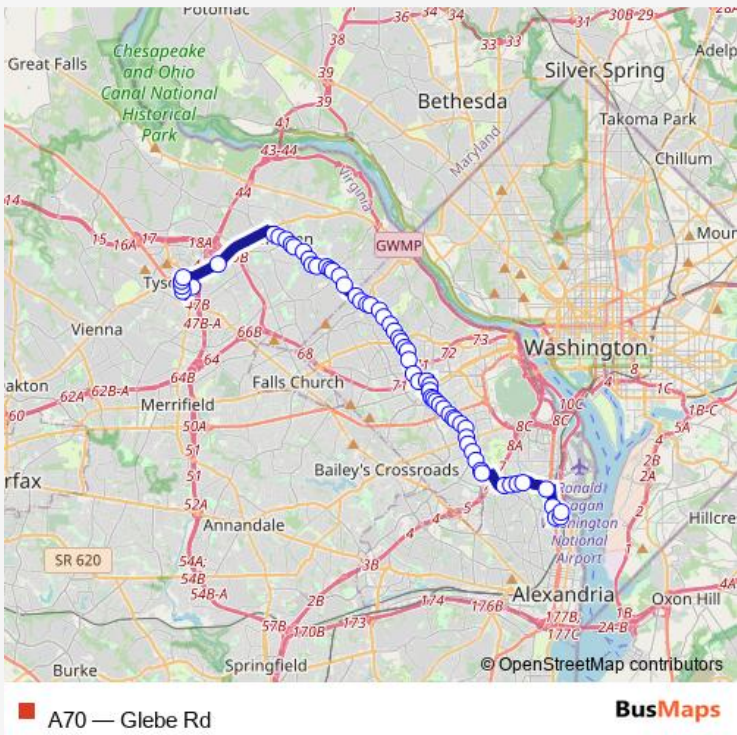

**Bus A70 Glebe Rd**

[Go to website](#)

**Direction**  
 Tysons Corner Ctr+Parking Terrace C (Stop 1) — Potomac Yard+Bus Bay E  
 63 stops  
[Open route schedule](#)

- Tysons Corner Ctr+Parking Terrace C (Stop 1)
- Leesburg Pk+International Dr
- International Dr+Fletcher St
- International Dr+Tysons Corner Ctr
- Dolley Madison Bl+International Dr
- Dolley Madison Bl+Colshire Dr
- Old Dominion Dr+Ingleside Av
- Old Dominion Dr+Beverly Rd
- Old Dominion Dr+Chain Bridge Rd
- Old Dominion Drive+Whittier Av
- Old Dominion Dr+Holmes Pl
- Old Dominion Dr+#6556
- Old Dominion Dr+6 PI
- Old Dominion Dr+Cooper Dr
- Old Dominion Dr+Birch Rd
- Old Dominion Dr+Valley Av
- Old Dominion Dr+#6325
- Old Dominion Dr+#6315
- Old Dominion Dr+Chesterbrook Ctr
- Old Dominion Dr+Park Rd
- Old Dominion Dr+N Edison St

**Route schedule**  
 Tysons Corner Ctr+Parking Terrace C (Stop 1) — Potomac Yard+Bus Bay E

Monday	05:12-00:07 <sup>+1</sup>
Tuesday	05:12-00:07 <sup>+1</sup>
Wednesday	05:12-00:07 <sup>+1</sup>
Thursday	05:12-00:07 <sup>+1</sup>
Friday	05:12-00:07 <sup>+1</sup>
Saturday	06:04-00:58 <sup>+1</sup>
Sunday	06:04-00:58 <sup>+1</sup>

**Route info**  
 Direction: Tysons Corner Ctr+Parking Terrace C (Stop 1)  
 Stops: 63  
 Trip Duration: 1 hour 7 min

Old Dominion Dr+George Mason Dr

Old Dominion Dr+Williamsburg Bl

Old Dominion Dr+Little Falls Rd