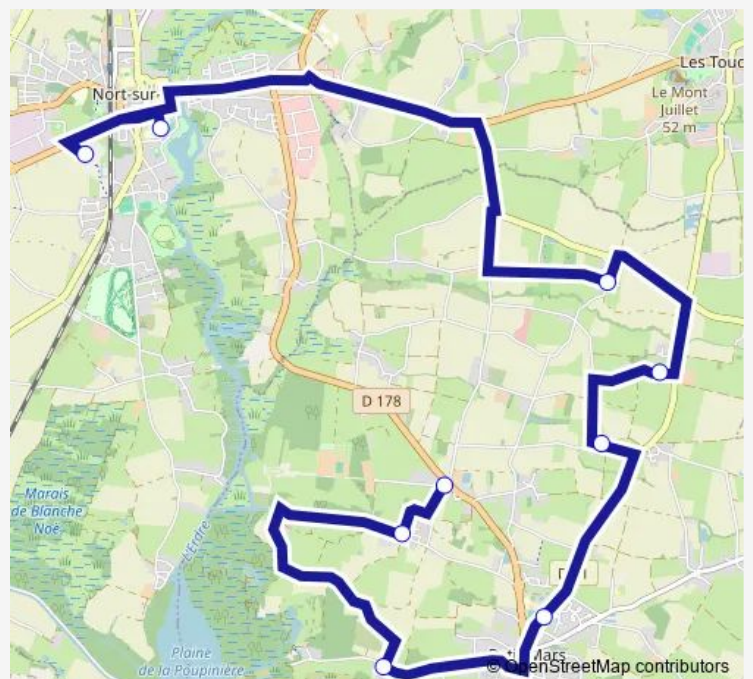

Galopiniere la - Petit Mars

Chêne Long le - Petit Mars

Gasnerie la - Petit Mars

Plate-Forme Lyc Pub - Nort sur Erdre

Lyc de L Erdre - Nort sur Erdre

**Route schedule**

Plessis C.Portail F - Petit Mars — Lyc de L Erdre - Nort sur Erdre

Monday 08:07

Tuesday 08:07

Wednesday 08:07

Thursday 08:07

Friday 08:07

Saturday —

Sunday —

**Route info**

Direction: Plessis C.Portail F - Petit Mars

Stops: 9

Trip Duration: 0 hour 48 min

Derval / Nort-SUR-Erdre / Petit-Mars Bus time schedules and route maps are available in an offline PDF at [busmaps.com](https://busmaps.com). Use the [busmaps.com](https://busmaps.com) website to see live bus times, train schedule or subway schedule, and step-by-step directions for all public transit in Nantes