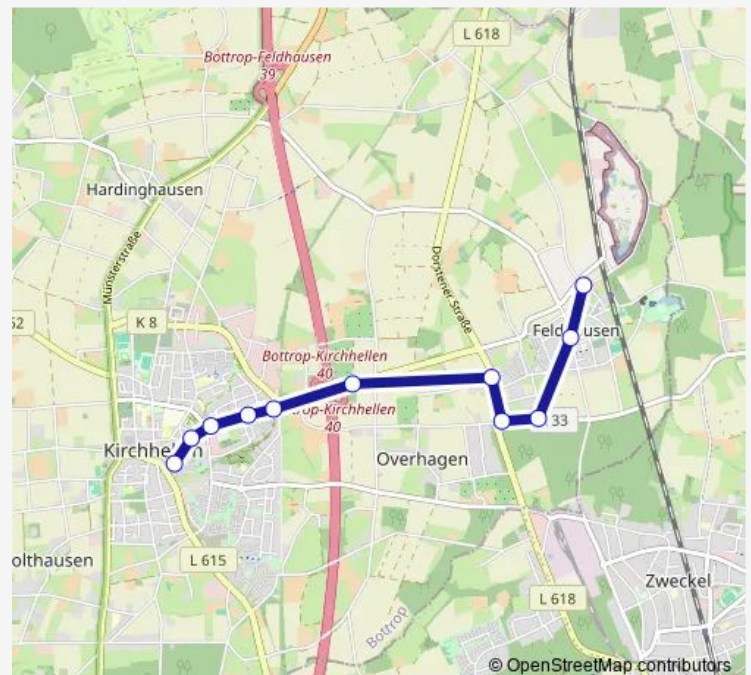

Bottrop Gahlener Str

Bottrop An der Linde

Bottrop Weberstr.

Bottrop Hallenbad

Bottrop St.-Antonius-Hospital

BOT S.-Delitzsch-Str.

Route schedule

Dorsten ZOB Dorsten — BOT S.-Delitzsch-Str.

Monday 05:07-00:02⁺¹

Tuesday 05:07-00:02⁺¹

Wednesday 05:07-00:02⁺¹

Thursday 05:07-00:02⁺¹

Friday 05:07-00:02⁺¹

Saturday 07:02-00:02⁺¹

Sunday 08:02-23:02

Route info

Direction: Dorsten ZOB Dorsten

Stops: 16

Trip Duration: 0 hour 16 min

Tb267

BusMaps

Direction

BOT Feldhausen Bf — BOT S.-Delitzsch-Str.

12 stops

Thursday 22:42-23:42

Friday 22:42-23:42

Saturday 22:42-23:42

Sunday 08:42-23:42

Route info

Direction: BOT S.-Delitzsch-Str.

Stops: 17

Trip Duration: 0 hour 17 min