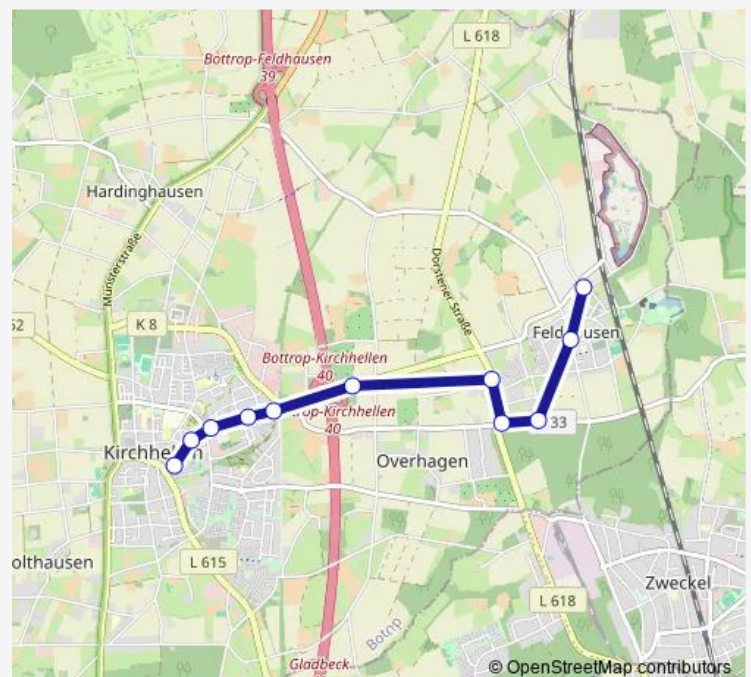

Bus TB267

[Go to website](#)

Direction

Dorsten ZOB Dorsten — BOT S.-Delitzsch-Str.

16 stops

[Open route schedule](#)

Dorsten ZOB Dorsten

Dorsten Schillergarten

Bottrop Gahlener Str

Bottrop An der Linde

Bottrop Weberstr.

Bottrop Hallenbad

Bottrop St.-Antonius-Hospital

BOT S.-Delitzsch-Str.

Route schedule

Dorsten ZOB Dorsten — BOT S.-Delitzsch-Str.

Monday 05:07-00:02⁺¹

Tuesday 05:07-00:02⁺¹

Wednesday 05:07-00:02⁺¹

Thursday 05:07-00:02⁺¹

Friday 05:07-00:02⁺¹

Saturday 07:02-00:02⁺¹

Sunday 08:02-23:02

Route info

Direction: Dorsten ZOB Dorsten

Stops: 16

Trip Duration: 0 hour 16 min

■ TB267

BusMaps

Direction

undefined — undefined

0 stops