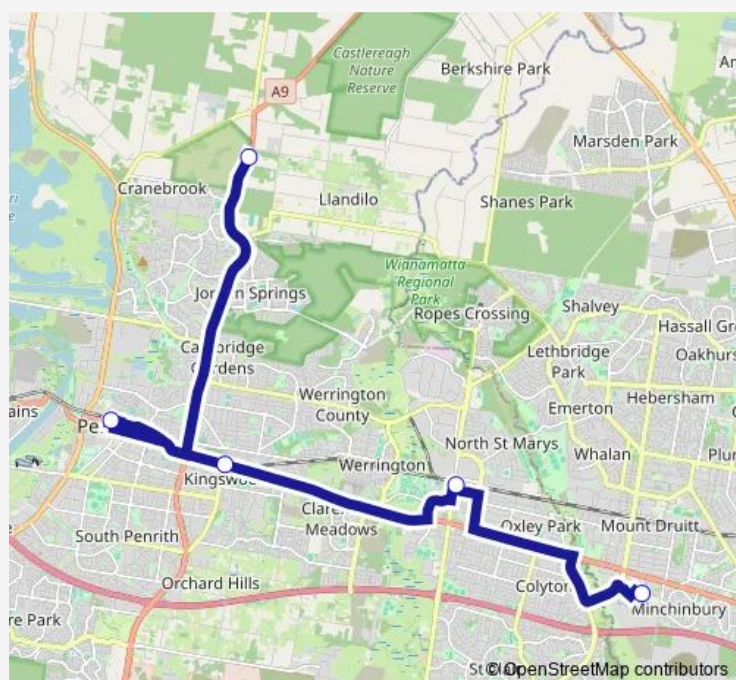

Penrith Station, Stand A

Kingswood Station, Great Western Hwy

St Marys Station, Stand B

Marieanne Pl Before Grex Av

Route schedule

Cherrywood Village, The Northern Rd — Marieanne Pl Before Grex Av

Monday	06:54
Tuesday	06:39-06:54
Wednesday	06:39-06:54
Thursday	06:39-06:54
Friday	06:39-06:54
Saturday	—
Sunday	—

Route info

Direction: Cherrywood Village, The Northern Rd

Stops: 5

Trip Duration: 0 hour 44 min

4000 — Afford Minchinbury to Cherrywood Village

Direction

Marieanne Pl Before Grex Av — The Northern Rd Opp
Cherrywood Village

5 stops

[Open route schedule](#)

Marieanne Pl Before Grex Av

St Marys Station, Stand B

Great Western Hwy Opp Kingswood Station

Penrith Station, Stand A

The Northern Rd Opp Cherrywood Village

Route schedule

Marieanne Pl Before Grex Av — The Northern Rd Opp
Cherrywood Village

Monday	15:52
Tuesday	15:52
Wednesday	15:52
Thursday	15:52
Friday	15:52
Saturday	—
Sunday	—

Route info

Direction: Marieanne Pl Before Grex Av