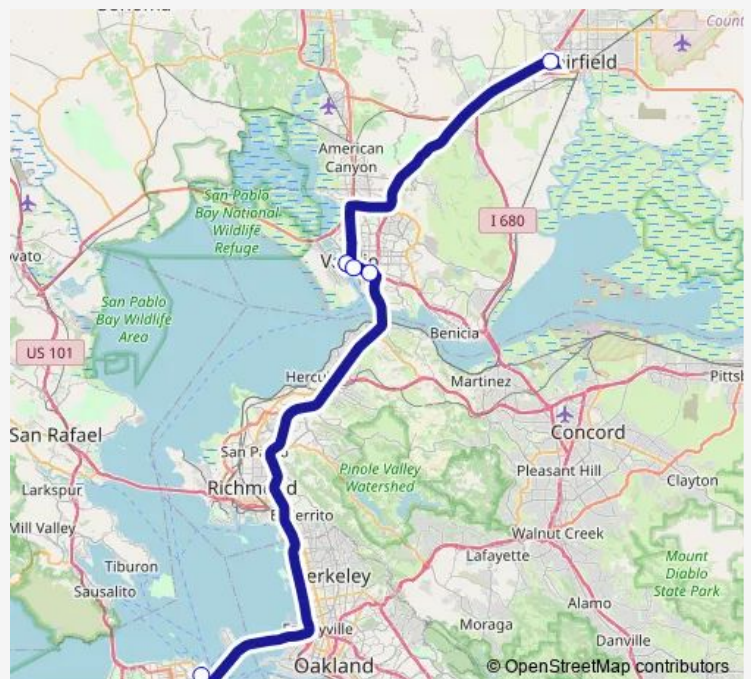

Curtola Pkwy & Napa St

Curtola Park & Ride

San Francisco Ferry Building

Route schedule

Fairfield Transportation Center — San Francisco Ferry Building

Monday 04:37-21:30

Tuesday 04:37-21:30

Wednesday 04:37-21:30

Thursday 04:37-21:30

Friday 04:37-21:30

Saturday —

Sunday —

Route info

Direction: Fairfield Transportation Center

Stops: 5

Trip Duration: 1 hour 52 min

82 — SF Express

Direction

San Francisco Ferry Building — Fairfield Transportation Center

5 stops

[Open route schedule](#)

San Francisco Ferry Building

Curtola Park & Ride

Curtola Pkwy & Napa St

Vallejo Transit Center (VTC West)

Fairfield Transportation Center

Route schedule

San Francisco Ferry Building — Fairfield Transportation Center

Monday 06:15-22:40

Tuesday 06:15-22:40

Wednesday 06:15-22:40

Thursday 06:15-22:40