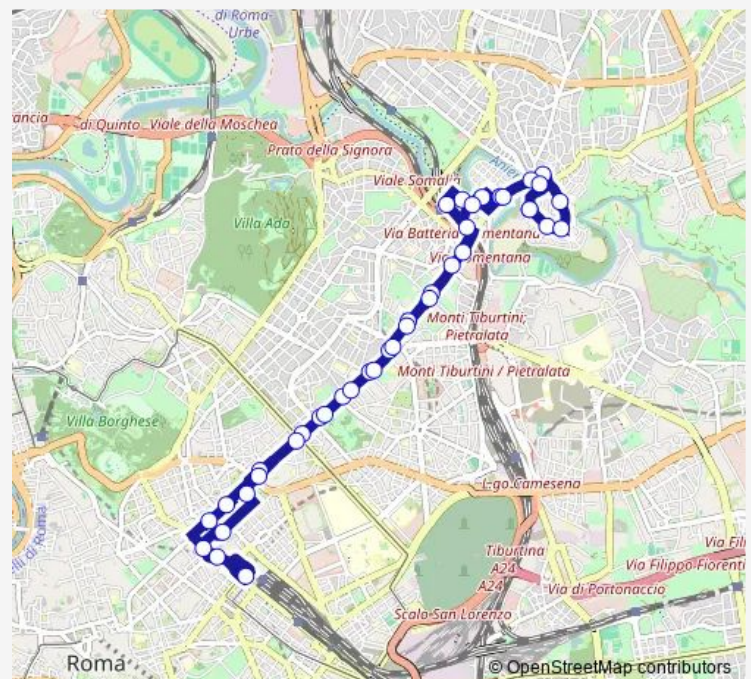

Nomentana/Regina Margherita

Porta Pia

XX Settembre/Piave

Route schedule

Monte Sacro — Monte Sacro

Monday 07:00-21:00

Tuesday 07:00-21:00

Wednesday 07:00-21:00

Thursday 07:00-21:00

Friday 07:00-21:00

Saturday 07:00-21:00

Sunday 07:00-21:00

Route info

Direction: Monte Sacro

Stops: 40

Trip Duration: 1 hour 1 min