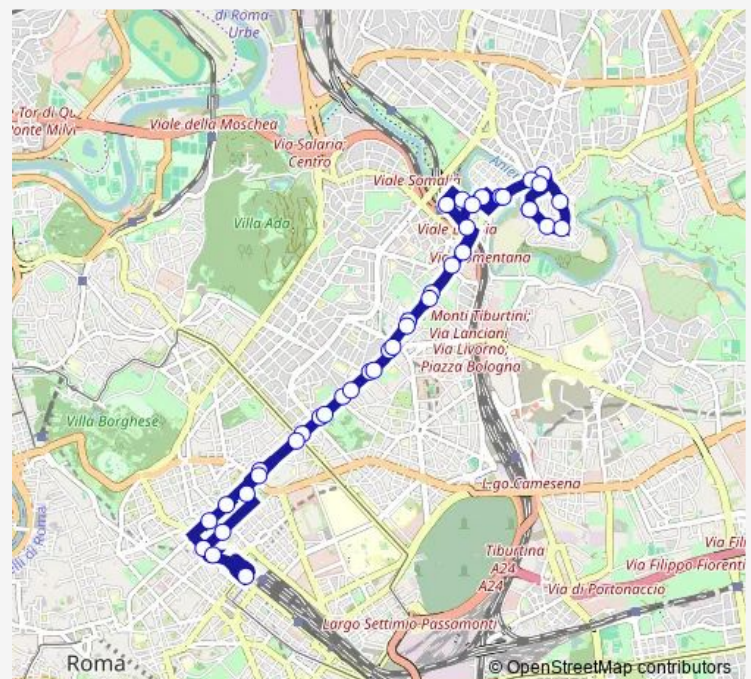

### Route schedule

Monte Sacro — Monte Sacro

Monday 07:00-21:00

Tuesday 07:00-21:00

Wednesday 07:00-21:00

Thursday 07:00-21:00

Friday 07:00-21:00

Saturday 07:00-21:00

### Route info

Direction: Monte Sacro

Stops: 40

Trip Duration: 1 hour 1 min

XX Settembre/Min. Finanze

Repubblica (Ma)

Termini (MA-MB-Fs)

Repubblica (Ma)