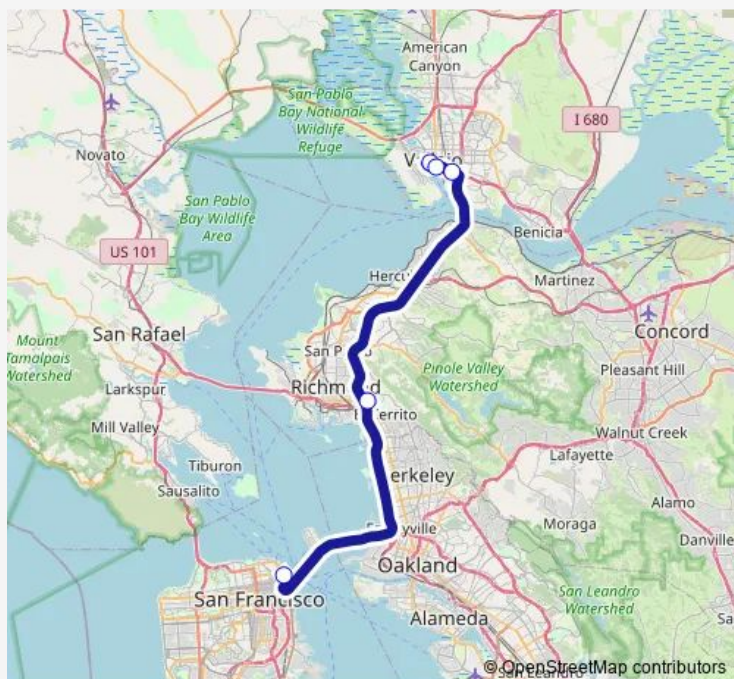

Curtola Parkway & Lemon (Curtola Park and Ride)

El Cerrito Del Norte Bart

SF Ferry Building

Route schedule

Vallejo Transit Center (Vtc) — SF Ferry Building

Monday 05:15-21:18

Tuesday 05:15-21:18

Wednesday 05:15-21:18

Thursday 05:15-21:18

Friday 05:15-21:18

Saturday —

Sunday —

Route info

Direction: Vallejo Transit Center (Vtc)

Stops: 5

Trip Duration: 0 hour 56 min

82 — SF Express

Direction

SF Ferry Building — Sereno Transit Center (Stc)

8 stops

[Open route schedule](#)

SF Ferry Building

El Cerrito Del Norte Bart

Curtola Parkway & Lemon (Curtola Park and Ride)

Curtola Parkway & Napa

Vallejo Transit Center (Vtc)

Mare Island Way & Georgia (Ferry)

Mare Island Way & Florida

Sereno Transit Center (Stc)

Route schedule

SF Ferry Building — Sereno Transit Center (Stc)

Monday 06:30-22:29