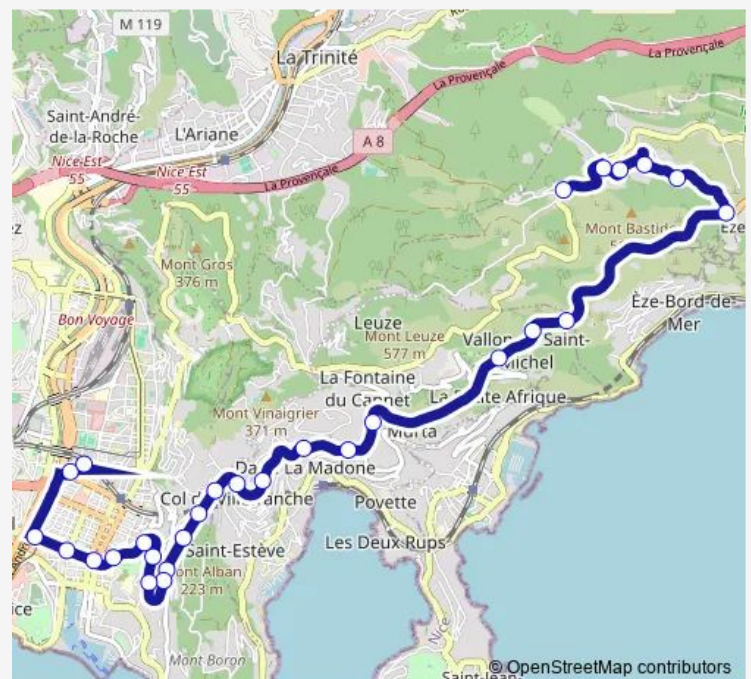

### Route schedule

Plateau de la Justice — Vauban

Monday 07:05-19:50

Tuesday 07:05-19:50

Wednesday 07:05-19:50

Thursday 07:05-19:50

Friday 07:05-19:50

Saturday 07:05-19:50

### Route info

Direction: Plateau de la Justice

Stops: 28

Trip Duration: 0 hour 37 min

82 — Plateau de la Justice - Vauban

De Joly

Terra Amata

Max Barel

## Route schedule

Vauban — Plateau de la Justice

Monday 06:30-19:10

Tuesday 06:30-19:10

Wednesday 06:30-19:10

Thursday 06:30-19:10

Friday 06:30-19:10

Saturday 06:30-19:10

## Route info

Direction: Vauban

Stops: 29

Trip Duration: 0 hour 35 min

G.S. Gianton

Parc Riviera

Col d'Eze

Plateau de la Justice