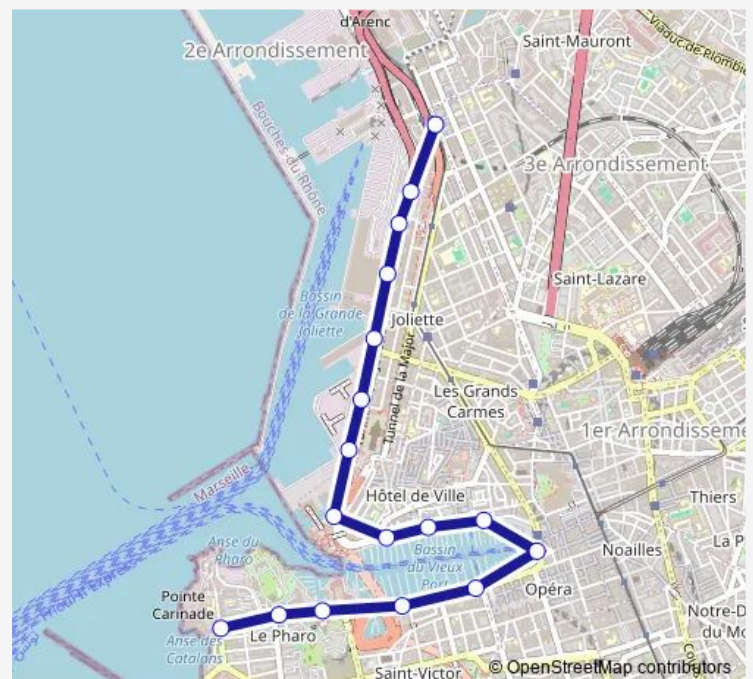

### Route schedule

Pharo Catalans — Euromed Arenc

Monday 06:45-21:15

Tuesday 06:45-21:15

Wednesday 06:45-21:15

Thursday 06:45-21:15

Friday 06:45-21:15

Saturday 06:45-21:15

### Route info

Direction: Pharo Catalans

Stops: 21

Trip Duration: 0 hour 28 min

82 — Pharo Catalans - Euromed Arenc