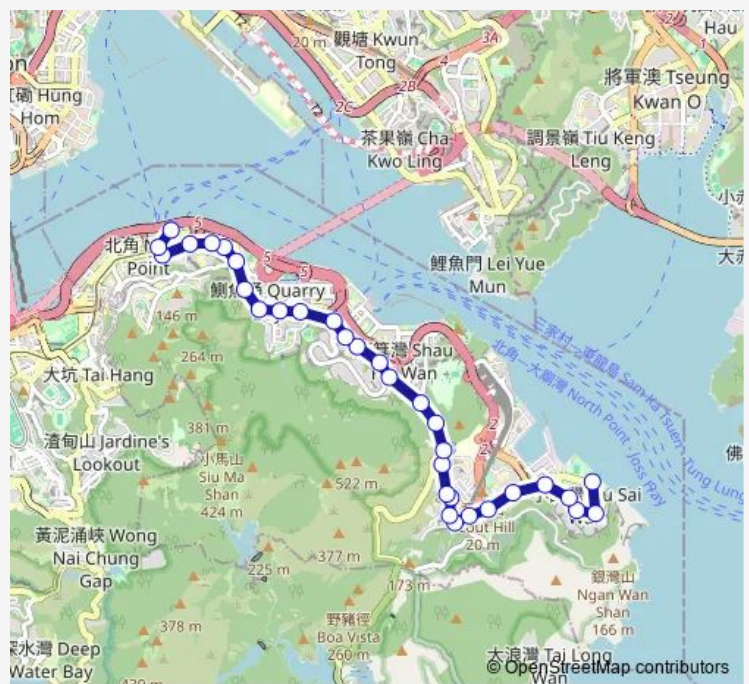

[Ctb] HOI AN Street, Shau KEI WAN Road[[Kmb+Ctb] HOI AN Street/
Hoi AN Street, Shau KEI WAN Road[[Kmb] HOI AN Street

[Ctb] Aldrich BAY Road, Shau KEI WAN Road[[Kmb+Ctb] Aldrich BAY Road/
Aldrich BAY Road, Shau KEI WAN Road[[Kmb] Aldrich BAY Road

Route schedule

[Ctb] North Point Ferry Pier — [Ctb] SIU SAI WAN (Island Resort)[[Kmb+Ctb] Island Resort BUS Terminus/
Siu SAI WAN (Island Resort)

Monday	06:00
Tuesday	06:00
Wednesday	06:00
Thursday	06:00
Friday	06:00
Saturday	—
Sunday	—

Route info

Direction: [Ctb] North Point Ferry Pier

Stops: 29

Trip Duration: 0 hour 44 min

82 — SIU SAI WAN (Island Resort) - North Point Ferry Pier **BusMaps**

[Ctb] NAM ON Lane, Shau KEI WAN Road[[Kmb+Ctb]
NAM ON Lane/
Nam ON Lane, Shau KEI WAN
Road[[Kmb] NAM ON Lane