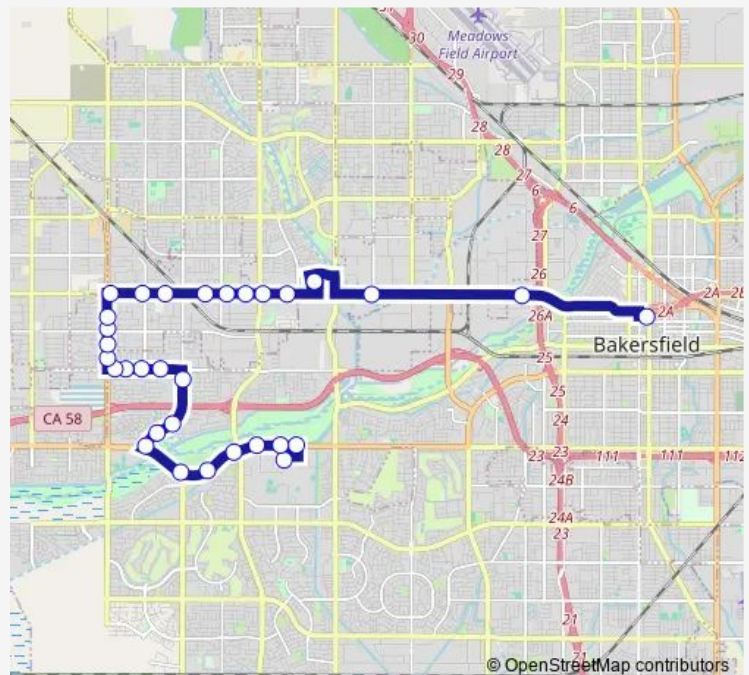

### Route schedule

Csub — Downtown Transit Center

Monday 07:00-18:00

Tuesday 07:00-18:00

Wednesday 07:00-18:00

Thursday 07:00-18:00

Friday 07:00-18:00

Saturday 07:00-18:00

### Route info

Direction: Csub

Stops: 31

Route Duration: 1 hour 0 min

82 — Csub/Downtown

Rosedale & Jewetta

Rosedale & La Crescenta

Rosedale & Dean

## Route info

Direction: Downtown Transit Center

Stops: 29

Trip Duration: 0 hour 55 min

Stockdale & Buena Vista

Stockdale & The Shops at River Walk

Stockdale & Old River Road

Csub