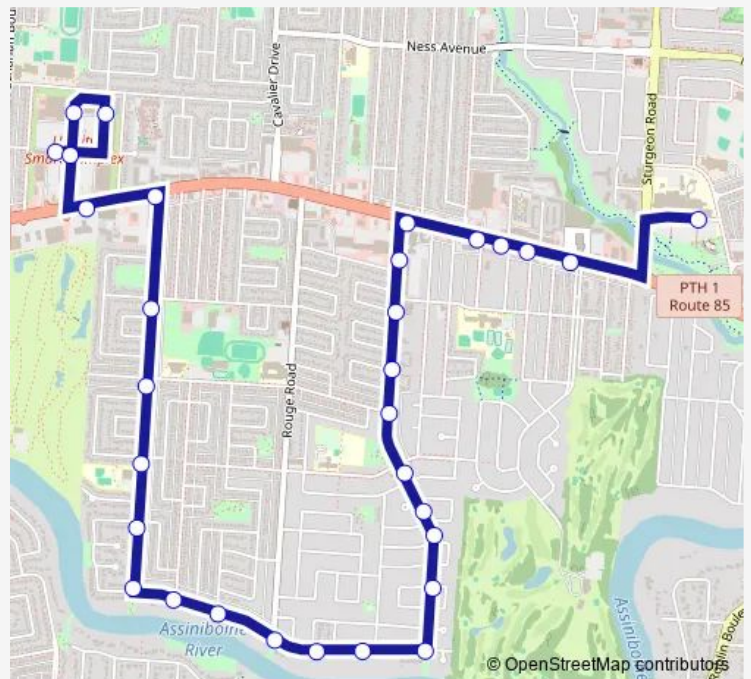

- Eastbound Unicity at Unicity Terminal (82, 83)
- Northbound Unicity North Access at Unicity (Sobey's)
- Southbound Unicity North Access at Unicity (Wal-Mart)
- Southbound Unicity Main Access at Unicity (82)
- Eastbound Portage at David
- Eastbound Portage at Bedson
- Southbound Bedson at Allard
- Southbound Bedson at Sansome
- Southbound Bedson at Dickens
- Southbound Bedson at Coleridge Park
- Southbound Bedson at Assiniboine
- Eastbound Assiniboine at Raquette
- Eastbound Assiniboine at Maureen
- Eastbound Assiniboine at Rouge
- Eastbound Assiniboine at Longfellow
- Eastbound Assiniboine at Carroll
- Eastbound Assiniboine at Westwood
- Northbound Westwood at Haliburton
- Northbound Westwood at Sandburg
- Northbound Westwood at Carlyle
- Northbound Westwood at Wordsworth

**Route schedule**

Eastbound Unicity at Unicity Terminal (82, 83) — Eastbound Pearl Mcgonigal at Grace Hospital (82, 83, 98)

Monday	07:04-18:37
Tuesday	07:04-18:37
Wednesday	07:04-18:37
Thursday	07:04-18:37
Friday	07:04-18:37
Saturday	—
Sunday	—

**Route info**

Direction: Eastbound Unicity at Unicity Terminal (82, 83)

Stops: 31

Trip Duration: 0 hour 18 min

82 — Grace Hospital - Unicity

Northbound Westwood at Sansome

Northbound Westwood at Magellan

Northbound Westwood at Amundsen

Northbound Westwood at Byrd

Eastbound Portage at Westwood

Eastbound Portage at Banting

Eastbound Portage at Daer

Eastbound Portage at Golf

Eastbound Portage at Country Club

Eastbound Pearl Mcgonigal at Grace Hospital (82, 83, 98)