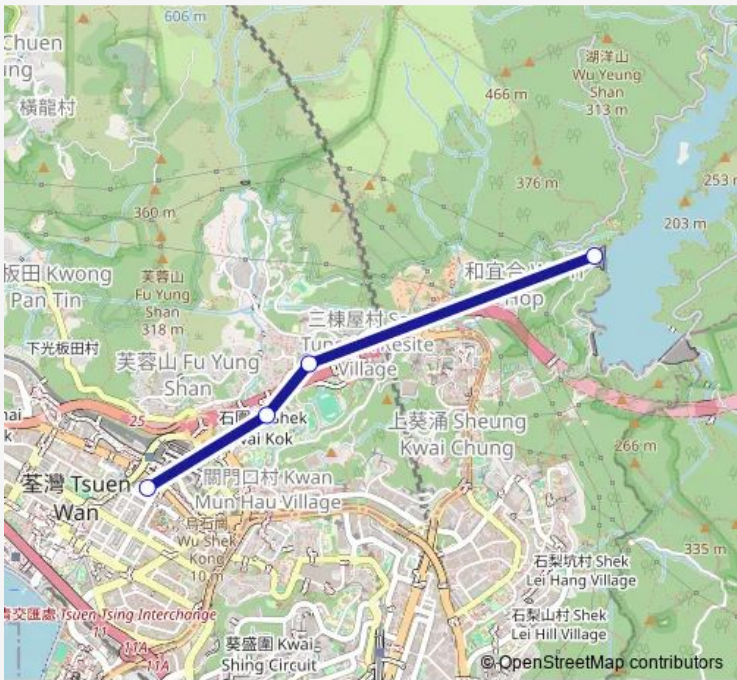

Bus 82 Tsuen WAN (Shiu WO Street) - Shing MUN Reservoir

[Go to website](#)

Direction
 TSUEN WAN (SHIU WO STREET) — SHING MUN RESERVOIR
 4 stops
[Open route schedule](#)

- TSUEN WAN (SHIU WO STREET)
- SHEK WAI KOK ROAD OUTSIDE SHEK WAI KOK BUS TERMINUS
- YI PEI CHUN ROAD AT THE LAYBY WEST OF JUNCTION WITH LO WAI ROAD|YI PEI CHUN ROAD AT THE LAY-BY NEAR TUNG PO TOR
- SHING MUN RESERVOIR

Route schedule
 TSUEN WAN (SHIU WO STREET) — SHING MUN RESERVOIR

Monday	06:15-18:45
Tuesday	06:15-18:45
Wednesday	06:15-18:45
Thursday	06:15-18:45
Friday	06:15-18:45
Saturday	06:15-18:25
Sunday	06:15-18:25

Route info
 Direction: TSUEN WAN (SHIU WO STREET)
 Stops: 4
 Trip Duration: 0 hour 14 min

■ 82 — Tsuen WAN (Shiu WO Street) - Shing MUN Reservoir **BusMaps**

Direction

SHING MUN RESERVOIR — TSUEN WAN (SHIU WO STREET)

5 stops

[Open route schedule](#)

SHING MUN RESERVOIR

YI PEI CHUN ROAD AT THE LAYBY WEST OF JUNCTION WITH LO WAI ROAD|YI PEI CHUN ROAD AT THE LAY-BY OUTSIDE HOI PA RESITE VILLAGE

SHEK WAI KOK ROAD OPPOSITE SHEK WAI KOK BUS TERMINUS|SHEK WAI KOK ROAD AT THE LAYBY OPPOSITE SHEK WAI KOK BUS TERMINUS