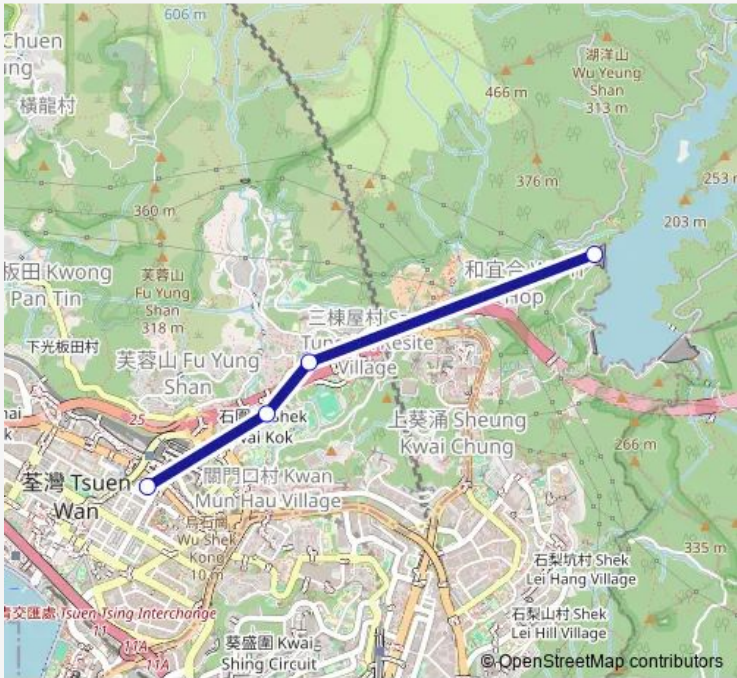

Bus 82 Tsuen WAN (Shiu WO Street) - Shing MUN Reservoir

[Go to website](#)

**Direction**  
 Tsuen WAN (Shiu WO Street) — Shing MUN Reservoir  
 4 stops  
[Open route schedule](#)

- Tsuen WAN (Shiu WO Street)
- Shek WAI KOK Road Outside Shek WAI KOK BUS Terminus
- YI PEI Chun Road AT THE Layby West OF Junction With LO WAI Road|Yi PEI Chun Road AT THE LAY-BY Near Tung PO Tor
- Shing MUN Reservoir

Route schedule  
 Tsuen WAN (Shiu WO Street) — Shing MUN Reservoir

|           |             |
|-----------|-------------|
| Monday    | 06:15-18:45 |
| Tuesday   | 06:15-18:45 |
| Wednesday | 06:15-18:45 |
| Thursday  | 06:15-18:45 |
| Friday    | 06:15-18:45 |
| Saturday  | 06:15-18:25 |
| Sunday    | 06:15-18:25 |

Route info  
 Direction: Tsuen WAN (Shiu WO Street)  
 Stops: 4  
 Trip Duration: 0 hour 14 min

82 — Tsuen WAN (Shiu WO Street) - Shing MUN Reservoir **BusMaps**