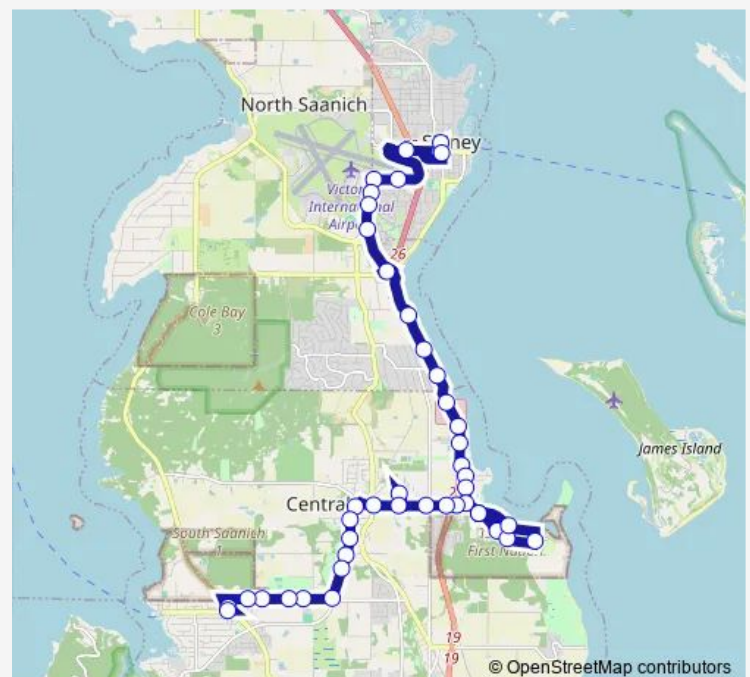

### Route schedule

Saanichton Exch Bay C — James White Blvd at Fifth St

Monday 06:38-16:50

Tuesday 06:38-16:50

Wednesday 06:38-16:50

Thursday 06:38-16:50

Friday 06:38-16:50

Saturday —

### Route info

Direction: Saanichton Exch Bay C

Stops: 28

Trip Duration: 0 hour 32 min

82 — Sidney / Saanichton via Stautw

Canora Rd at Summergate Blvd

Canora Rd at Norseman Rd

Canora Rd at De Havilland Way

## Direction

James White Blvd at Fifth St — Verdier Ave at W Saanich Rd

43 stops

[Open route schedule](#)

James White Blvd at Fifth St

Fifth St at Beacon Ave - Sidney Town Ctr

Beacon Ave W at Hwy 17

Ocean Ave W at Epco Dr

## Route info

Direction: James White Blvd at Fifth St

Stops: 43

Trip Duration: 0 hour 39 min

Mt Newton X Rd at Stautw Rd

Mt Newton X Rd at Hwy 17 East Side

Mt Newton X Rd at Hwy 17 West Side

Mt Newton X Rd at Central Saanich Rd