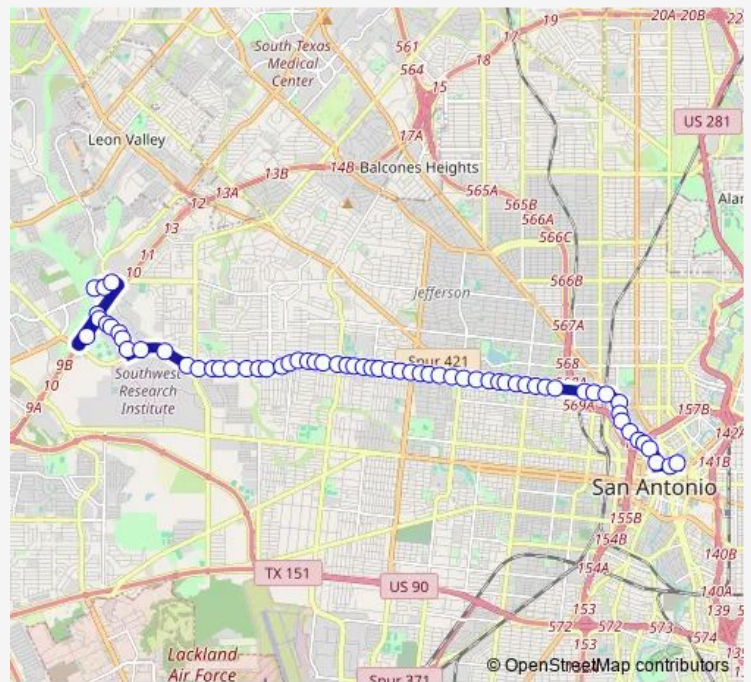

**Bus 82 Culebra Frequent**

[Go to website](#)

**Direction**  
 INGRAM TRANSIT CENTER — Navarro & Martin  
 63 stops  
[Open route schedule](#)

- INGRAM TRANSIT CENTER
- Ingram RD. IN Front OF 6602
- Ingram RD. & Wurzbach
- N.W. Loop 410 S. Access RD. Between Ingram & Culebra
- NW Loop 410 N Access RD./NS Stadium
- NW LP 410n Acce. RD/A. Down Parkway
- Alamo Downs Parkway / Front OF 8020
- Alamo Downs Parkway & Grandstand
- Alamo Downs Parkway / Front OF 7034
- Alamo Downs Parkway / Front OF 6900
- Alamo Downs Parkway / Front OF 6814
- Culebra Opp. Fairgrounds Parkway
- Culebra & TOM Slick
- Culebra Between Shelley / Callaghan
- Culebra & Canterbury
- Culebra Opposite Mira Vista
- Culebra IN Front OF 5518
- Culebra Opposite EL Centro
- Culebra & Laven
- Culebra & Rena
- Culebra & Benrus

Route schedule  
 INGRAM TRANSIT CENTER — Navarro & Martin

Monday	04:05-21:45
Tuesday	04:05-21:45
Wednesday	04:05-21:45
Thursday	04:05-21:45
Friday	04:05-21:45
Saturday	04:05-21:40
Sunday	04:05-21:45

Route info  
 Direction: INGRAM TRANSIT CENTER  
 Stops: 63  
 Trip Duration: 0 hour 39 min

82 — Culebra Frequent **BusMaps**

Culebra & Consuelo

Culebra & Hortencia

Culebra Between Alicia & Yolanda

Culebra IN Front OF 3810

Culebra & N.W. 38th

Culebra & Holy Cross

Culebra & Esmeralda (N.W. 36th