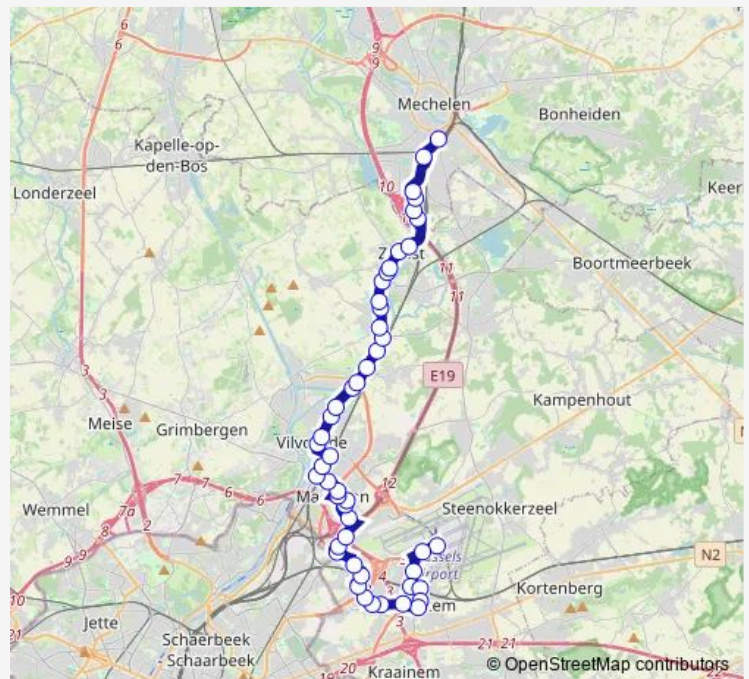

Diegem Tenaertsiaan

Diegem Station

Diegem Kennedy

Diegem Kouterveld

Zaventem Minerva

Zaventem Henneau/Excelsior

Zaventem Woluwestraat

Zaventem Stationsstraat

### Route schedule

Vilvoorde Station perron 4 — Zaventem Brussels Airport perron A

Monday	17:08
Tuesday	17:08
Wednesday	17:08
Thursday	17:08
Friday	17:08
Saturday	—
Sunday	—

### Route info

Direction: Vilvoorde Station perron 4

Stops: 26

Trip Duration: 0 hour 38 min

82 — Zaventem Brussels Airport - Vilvoorde - Zemst - Mechelen

Zaventem Kerkplein

Zaventem Watertorenlaan

Zaventem Station