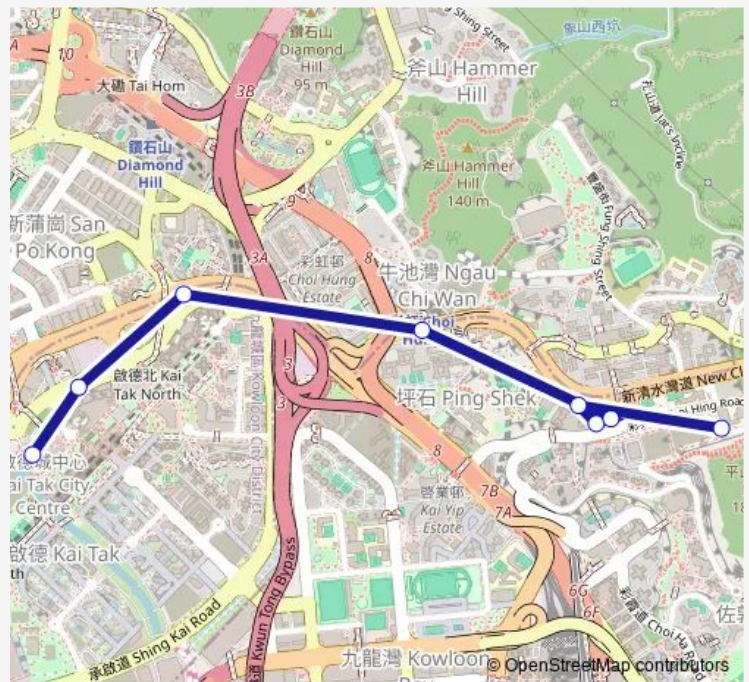

**Bus 82 Caritas Mother Teresa School - KAI Tak**

[Go to website](#)

**Direction**  
 Caritas Mother Teresa School — KAI Tak  
 8 stops  
[Open route schedule](#)

- Caritas Mother Teresa School
- Choi Shing Lane, Near Choi WUI House, Choi Hing Court
- Choi Shing Lane, Near Choi KIU House, Choi Hing Court
- Choi Hing Lane, Near Choi Hing Court
- Clear Water BAY Road Outside Tsuen Shek House, Ping Shek Estate
- Prince Edward Road East, Opposite Rhythm Garden|Prince Edward Road East, Near THE Rhythm Garden Block 8
- Concorde Road GMB Stop
- KAI Tak

Route schedule  
 Caritas Mother Teresa School — KAI Tak

Monday	06:45-20:00
Tuesday	06:45-20:00
Wednesday	06:45-20:00
Thursday	06:45-20:00
Friday	06:45-20:00
Saturday	06:45-20:00
Sunday	06:45-20:00

**Route info**  
 Direction: Caritas Mother Teresa School  
 Stops: 8  
 Trip Duration: 0 hour 11 min

## Direction

KAI Tak — Caritas Mother Teresa School

8 stops

[Open route schedule](#)

KAI Tak

Tsat PO Street, Near LUK HOP Industrial Building

Prince Edward Road East, Near Rhythm Garden Block 5|Prince Edward Road East, Near Rhythm Garden

## Route info

Direction: KAI Tak

Stops: 8

Trip Duration: 0 hour 11 min

82 Bus time schedules and route maps are available in an offline PDF at [busmaps.com](https://busmaps.com). Use the [busmaps.com](https://busmaps.com) website to see live bus times, train schedule or subway schedule, and step-by-step directions for all public transit in Kwun Tong