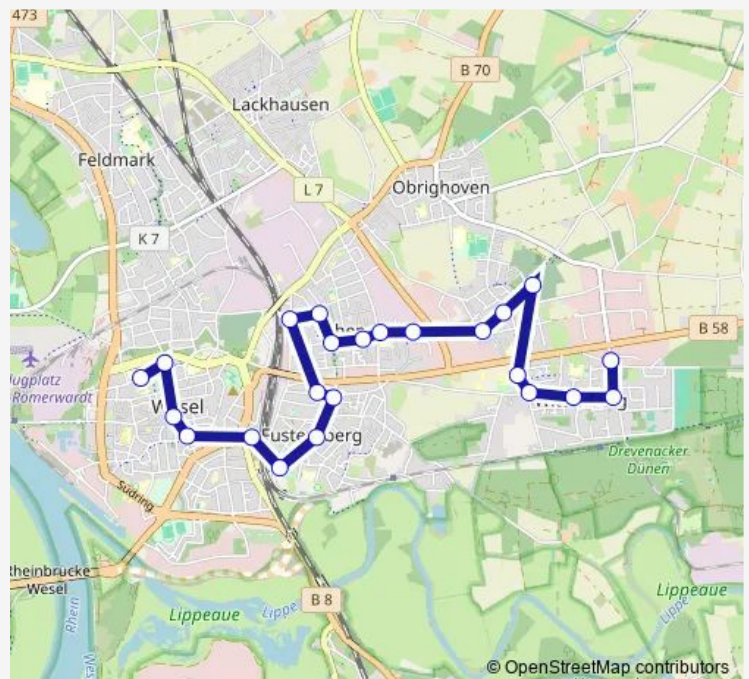

Wesel Ev. Krankenhaus

Wesel Aaper Weg

Wesel Alex.-von-Humboldt-Str.

Route schedule

Wesel Martinistraße — Wesel Im Buttendicksfeld

Monday 05:59-18:59

Tuesday 05:59-18:59

Wednesday 05:59-18:59

Thursday 05:59-18:59

Friday 05:59-18:59

Saturday 05:59-17:59

Sunday —

Route info

Direction: Wesel Martinistraße

Stops: 23

Trip Duration: 0 hour 33 min

Wesel Am Buttendick

Wesel Im Buttendicksfeld

Direction

Wesel Am Schornacker Ost — Wesel Martinistraße

23 stops

[Open route schedule](#)

Wesel Am Schornacker Ost

Wesel Im Buttendicksfeld

Tuesday 05:36-19:36

Wednesday 05:36-19:36

Thursday 05:36-19:36

Friday 05:36-19:36

Saturday 05:36-19:36

Sunday —

Route info

Direction: Wesel Am Schornacker Ost