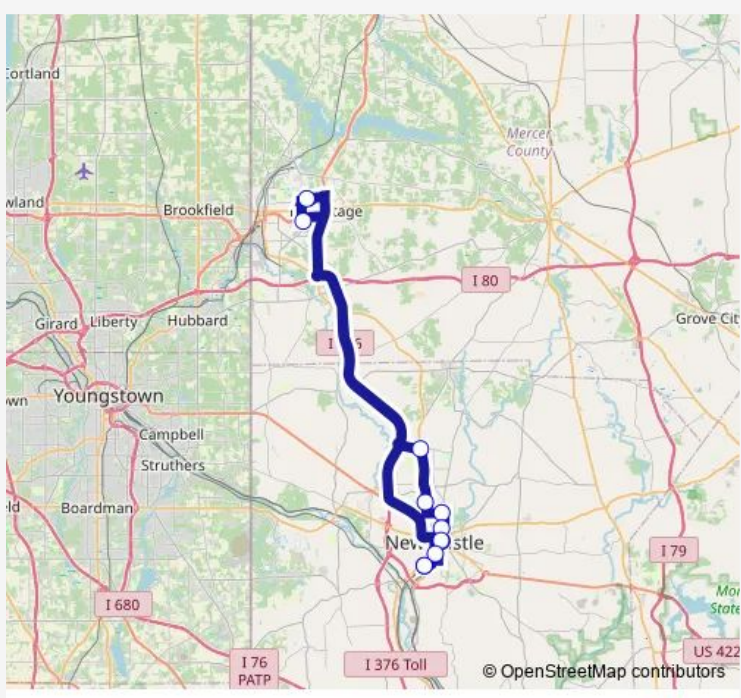

Bus 82 Hermitage / Kennedy (Morning)

[Go to website](#)

**Direction**  
 New Castle Area Transit Authority Garage — New Castle Area Transit Authority Garage  
 11 stops  
[Open route schedule](#)

- New Castle Area Transit Authority Garage
- Transfer Center
- St. John Paul 11 Elementary School
- Kennedy Catholic H.S.
- Allshouse Plaza (Mitchell Rd. and Rt. 18)
- St. Camillus Church
- Clen Moore Ave & Albert St
- Park Avenue (Sb)
- Croton Avenue at Infocision
- St. Vitus School
- New Castle Area Transit Authority Garage

Route schedule  
 New Castle Area Transit Authority Garage — New Castle Area Transit Authority Garage

Monday	14:15
Tuesday	14:15
Wednesday	14:15
Thursday	14:15
Friday	14:15
Saturday	—
Sunday	—

**Route info**  
 Direction: New Castle Area Transit Authority Garage  
 Stops: 11  
 Trip Duration: 1 hour 35 min

82 — Hermitage / Kennedy (Morning) **BusMaps**

**Direction**

New Castle Area Transit Authority Garage — New Castle Area Transit Authority Garage

11 stops

[Open route schedule](#)

New Castle Area Transit Authority Garage

St. Vitus School

Transfer Center

Park Avenue (Nb)

Highland Avenue and Norwood Avenue

Clen Moore Ave &amp; Albert St

St. Camillus Church

Allshouse Plaza (Mitchell Rd. and Rt. 18)

St. John Paul 11 Elementary School