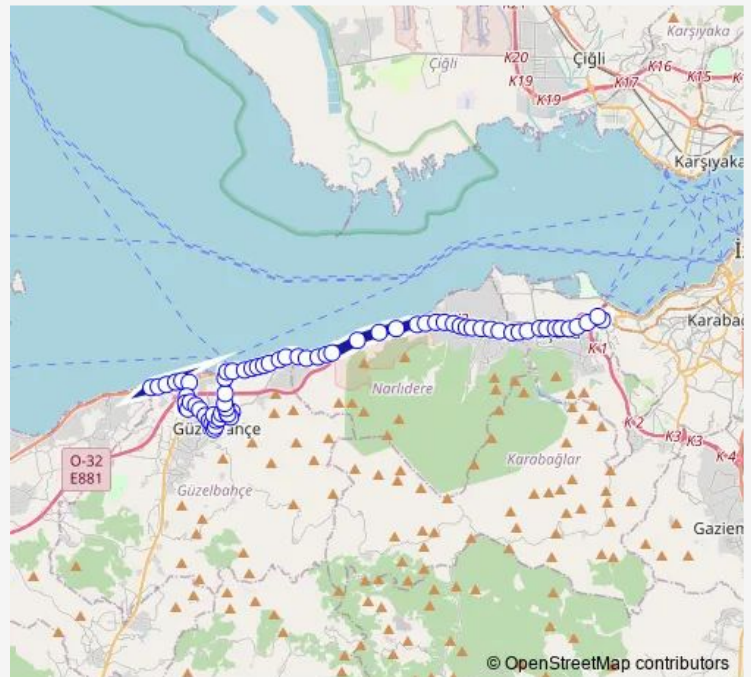

### Route schedule

Fahrettin Altay Aktarma Merkezi — Siteler Son Durak

Monday 00:15-23:45

Tuesday 00:15-23:45

Wednesday 00:15-23:45

Thursday 00:15-23:45

Friday 00:15-23:45

Saturday 00:15-23:45

### Route info

Direction: Fahrettin Altay Aktarma Merkezi

Stops: 65

Trip Duration: 1 hour 22 min

82 — Siteler - F.Altay Aktarma Merkezi

Lojmanlar

Subay Gazinosu

İstihkam