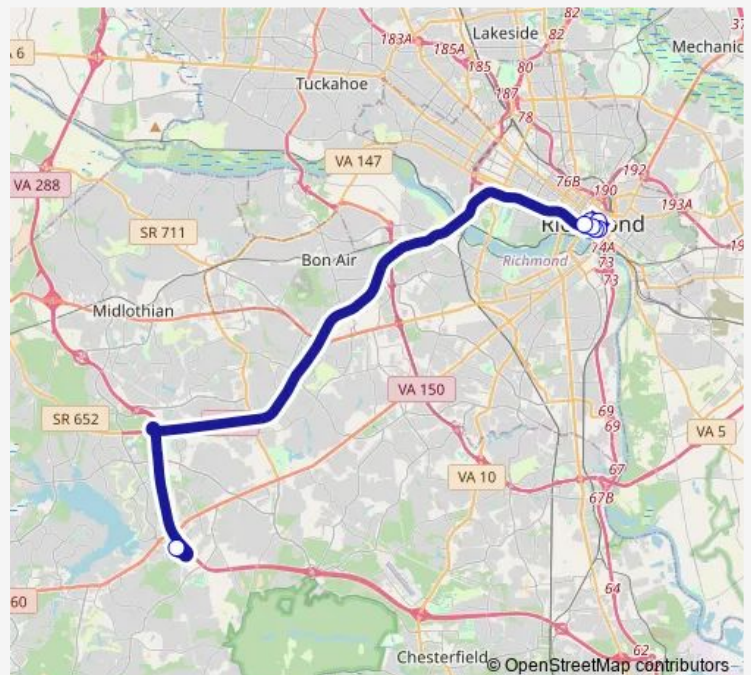

Bus 82 x Commonwealth 20 Express

[Go to website](#)

Direction

Commonwealth 20 — 9TH + Cary

2 stops

[Open route schedule](#)

Commonwealth 20

9TH + Cary

Route schedule

Commonwealth 20 — 9TH + Cary

Monday	06:30-07:15
Tuesday	06:30-07:15
Wednesday	06:30-07:15
Thursday	06:30-07:15
Friday	06:30-07:15
Saturday	—
Sunday	—

Route info

Direction: Commonwealth 20

Stops: 2

Trip Duration: 0 hour 30 min

82 — x Commonwealth 20 Express

Direction

9TH + Cary — Commonwealth 20

8 stops

[Open route schedule](#)

9TH + Cary

9TH + Main

9TH + Cary — 8TH + Cary

Monday	07:00-07:45
Tuesday	07:00-07:45
Wednesday	07:00-07:45
Thursday	07:00-07:45
Friday	07:00-07:45
Saturday	—
Sunday	—

Route info

Direction: 9TH + Cary

Stops: 8

Trip Duration: 0 hour 12 min