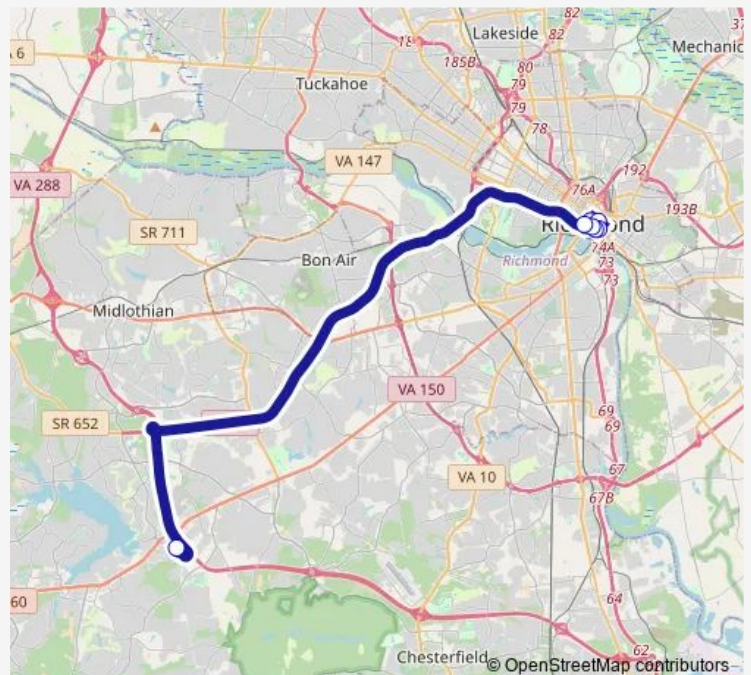

### Direction

Commonwealth 20 — 9TH + Cary

2 stops

[Open route schedule](#)

Commonwealth 20

9TH + Cary

### Route schedule

Commonwealth 20 — 9TH + Cary

Monday 06:30-07:15

Tuesday 06:30-07:15

Wednesday 06:30-07:15

Thursday 06:30-07:15

Friday 06:30-07:15

Saturday —

### Route info

Direction: Commonwealth 20

Stops: 2

Trip Duration: 0 hour 30 min

82 — x Commonwealth 20 Express

**Direction**

9TH + Cary — Commonwealth 20

8 stops

## Route schedule

9TH + Cary — 8TH + Cary

Monday	07:00-07:45
Tuesday	07:00-07:45
Wednesday	07:00-07:45
Thursday	07:00-07:45
Friday	07:00-07:45
Saturday	—
Sunday	—