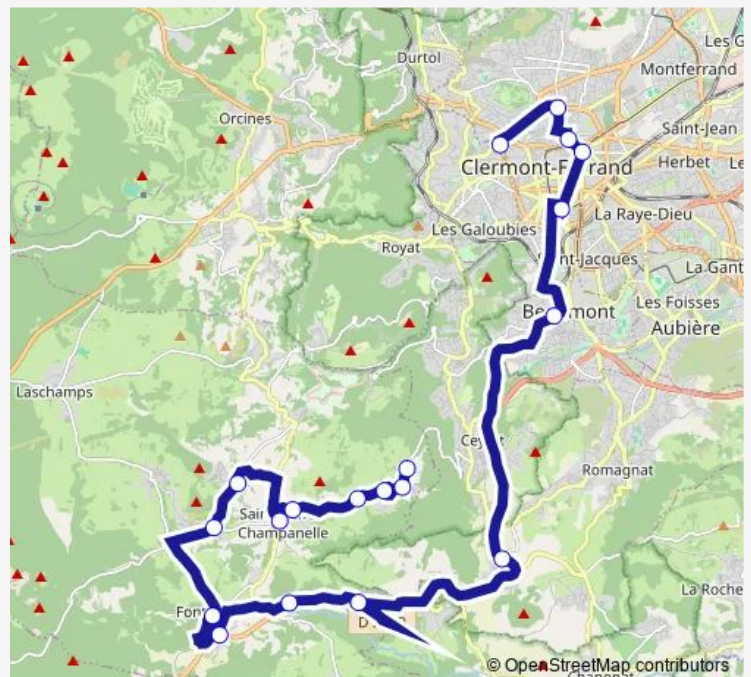

Direction

Berthelot — Berzet Champ Dissart

19 stops

[Open route schedule](#)

Berthelot

Maison des Sports

Lycée Sidoine Apollinaire

Delille Trudaine

Chatrat Croix St François

Saint Genès Centre

La Côte rouge

Les Moulèdes

Berzet Chapelle

Berzet Saint Georges

Berzet Champ Dissart

Route schedule

Route info

Direction: Berthelot

Stops: 19

Trip Duration: 1 hour 0 min

Direction

Berzet Champ Dissart — Berthelot

19 stops

[Open route schedule](#)

Thursday 06:43

Friday 06:43

Saturday —

Sunday —

Route info

Direction: Berzet Champ Dissart

Stops: 19

Trip Duration: 1 hour 5 min