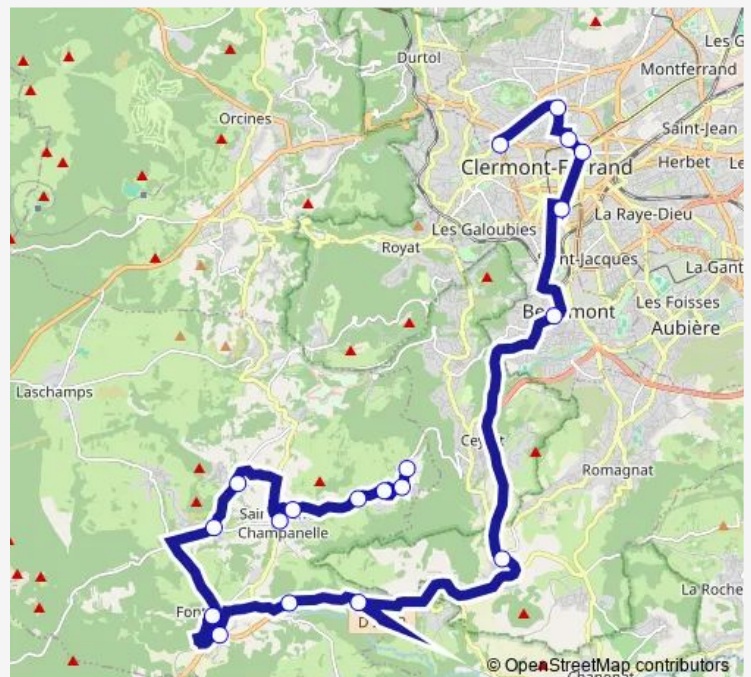

Saulzet Le Chaud

Les Chabades

Maison de la Culture

Delille Trudaine

Lycée Sidoine Apollinaire

Maison des Sports

Berthelot

Route schedule

Berzet Champ Dissart — Berthelot

Monday 06:43

Tuesday 06:43

Wednesday 06:43

Thursday 06:43

Friday 06:43

Saturday —

Sunday —

Route info

Direction: Berzet Champ Dissart

Stops: 19

Trip Duration: 1 hour 5 min

Direction

Berthelot — Berzet Champ Dissart

19 stops

[Open route schedule](#)

Thursday 18:00

Friday 18:00

Saturday —

Sunday —

Route info

Direction: Berthelot

Stops: 19

Trip Duration: 1 hour 0 min