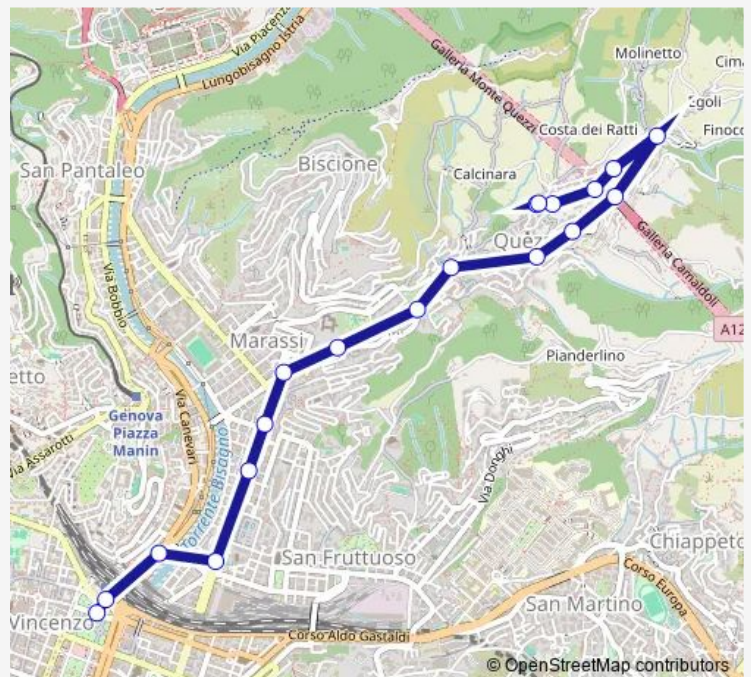

Monday 08:36-21:08

Tuesday 08:36-21:08

Wednesday 08:36-21:08

Thursday 08:36-21:08

Friday 08:36-21:08

Saturday 20:36-20:50

Sunday 20:49-21:10

Route info

Direction:

Stops: 0

Trip Duration: – min

■ 82 — P.za S.Maria (Quezzi) - Staz. Brignole

Direction

Chiesa DI Quezzi/Capolinea — Thaon DI Revel/Brignole Fs

19 stops

[Open route schedule](#)

Thursday 04:20-21:00

Friday 04:20-21:00

Saturday 04:20-20:58

Sunday 04:25-21:05

Route info

Direction: Chiesa DI Quezzi/Capolinea

Stops: 19

Trip Duration: 0 hour 18 min

Fontanarossa 3/Salita Chiesa

Chiesa DI Quezzi/Fine Corsa

Chiesa DI Quezzi/Capolinea

Route schedule

Thaon DI Revel/Brignole Fs — Chiesa DI Quezzi/Capolinea

Monday 04:06-20:35

Tuesday 04:06-20:35

Wednesday 04:06-20:35