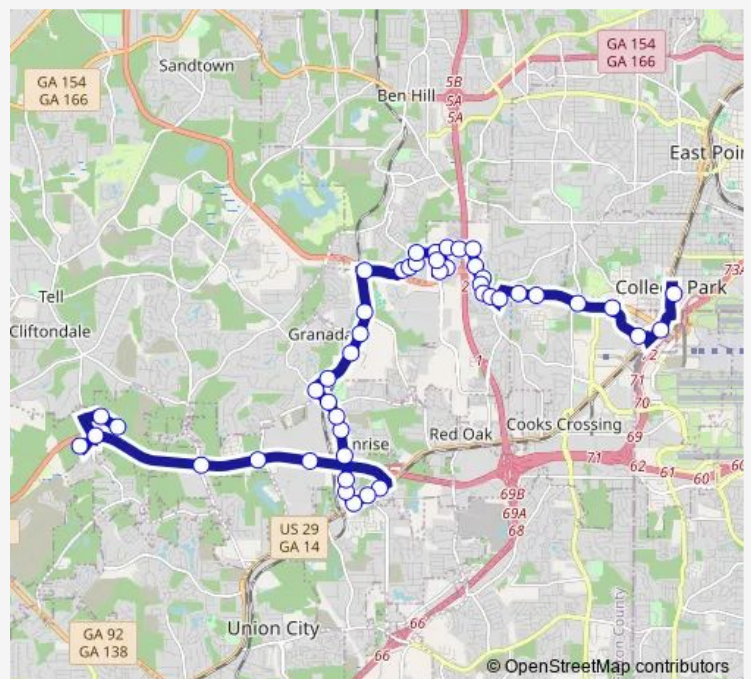

N Commerce DR @ Marketplace Blvd

Princeton Lakes Pkwy @ Redwine Rd

### Route schedule

College Park Station - North Loop — Derrick Industrial Pkwy @ Derrick Industrial Dr

Monday	05:50-00:20 <sup>+1</sup>
Tuesday	05:50-00:20 <sup>+1</sup>
Wednesday	05:50-00:20 <sup>+1</sup>
Thursday	05:50-00:20 <sup>+1</sup>
Friday	05:50-00:20 <sup>+1</sup>
Saturday	06:20-00:20 <sup>+1</sup>
Sunday	06:20-00:20 <sup>+1</sup>

### Route info

Direction: College Park Station - North Loop

Stops: 42

Trip Duration: 0 hour 46 min

82 — Camp Creek / South Fulton Parkway

Princeton Lakes Pkwy @ CAR MIA Dr

Princeton Lakes Pkwy @ Camp Creek Pkwy

## Route info

Direction: Derrick Industrial Pkwy @ Derrick Industrial Dr

Stops: 46

Trip Duration: 0 hour 50 min

Princeton Lakes Pkwy @ 3725

Princeton Lakes Pkwy SW @ Redwine Rd

Redwine RD SW @ N Commerce Dr