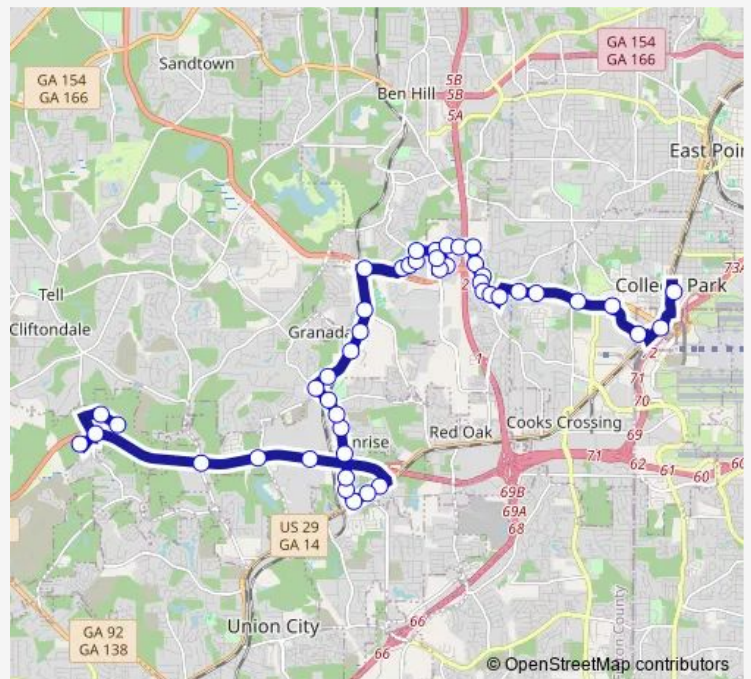

REDWINE RD SW @ N COMMERCE DR

MARKETPLACE BLVD @ SHELBY LN

SHELBY LN @ N COMMERCE DR

N COMMERCE DR @ MARKETPLACE BLVD

PRINCETON LAKES PKWY @ REDWINE RD

Route schedule

COLLEGE PARK STATION - NORTH LOOP — DERRICK INDUSTRIAL PKWY @ DERRICK INDUSTRIAL DR

Monday	05:50-00:20 ⁺¹
Tuesday	05:50-00:20 ⁺¹
Wednesday	05:50-00:20 ⁺¹
Thursday	05:50-00:20 ⁺¹
Friday	05:50-00:20 ⁺¹
Saturday	06:20-00:20 ⁺¹
Sunday	06:20-00:20 ⁺¹

Route info

Direction: COLLEGE PARK STATION - NORTH LOOP

Stops: 42

Trip Duration: 0 hour 45 min

82 — Camp Creek / South Fulton Parkway

PRINCETON LAKES PKWY @ CAR MIA DR

PRINCETON LAKES PKWY @ CAMP CREEK PKWY

WELCOME ALL RD CONN @ WELCOME ALL RD

WELCOME ALL RD @ SOUTHMEADOW PKWY

Sunday 05:19-23:48

Route info

Direction: DERRICK INDUSTRIAL PKWY @ DERRICK INDUSTRIAL DR

Stops: 46

Trip Duration: 0 hour 47 min

PRINCETON LAKES PKWY @ 3725

PRINCETON LAKES PKWY SW @ REDWINE RD

REDWINE RD SW @ N COMMERCE DR