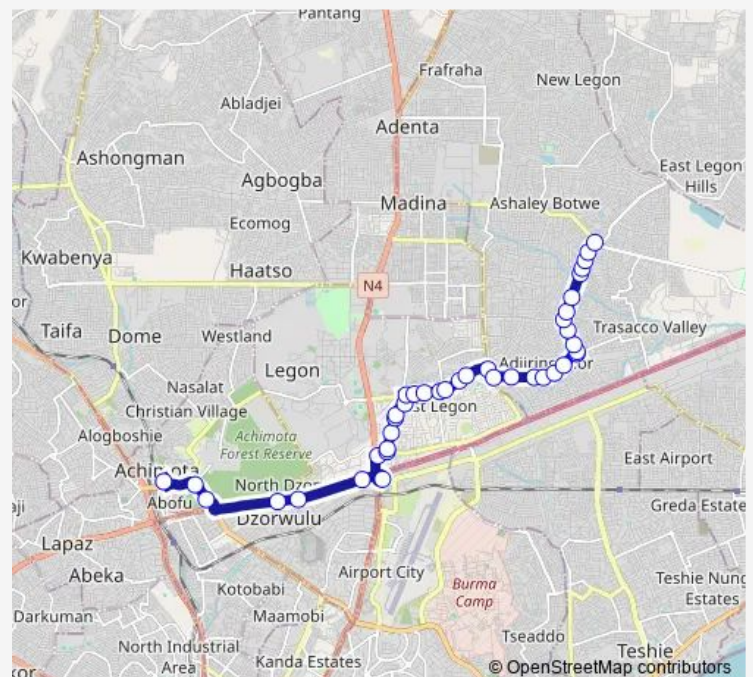

Thursday 06:00

Friday 06:00

Saturday 06:00

Sunday 06:00

Route info

Direction: Achimota New Station

Stops: 40

Trip Duration: 0 hour 55 min

82 — Adjiringanor ↔ Achimota

American House

Adjiringanor Curve

Adjiringanor Bridge

Block Factory

Gate

Adjiringanor/Otanor

Adjiringanor (Block Factory)

Rawlings Junction

Adjiringanor Second Curve

Otanor Bus Stop

Ability

Zion

Container

Caterpillar

Salaam

Saturday 06:00

Sunday 06:00

Route info

Direction: Adjiringanor

Stops: 29

Trip Duration: 0 hour 54 min

Abofu

Achimota Overhead