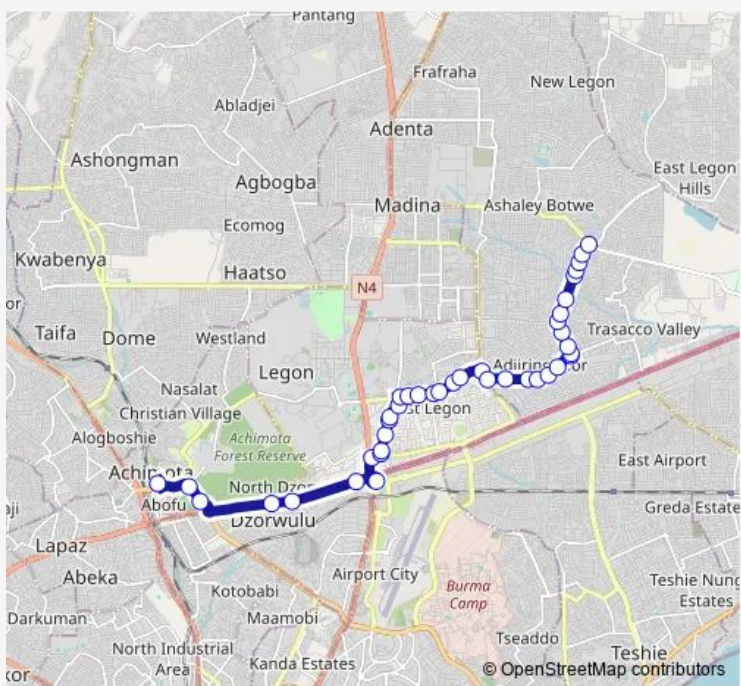

Bus 82 Adjiringanor ↔ Achimota

[Go to website](#)

Direction
 Achimota New Station — Adjiringanor Last stop
 40 stops
[Open route schedule](#)

- Achimota New Station
- Achimota Forest
- Forestry
- Gsl
- Dzorwulu Junction
- Airport Junction
- Accra Mall Roundabout
- Shiashie
- Block Factory
- Shiashie
- Puplampu
- Yeboah
- Mensvic
- Banku Junction
- Bawaleshie Traffic Light
- Bawaleshie First
- Bawaleshie Second
- Beduwa
- Bawaleshie Acheampong
- Mtn
- Bridge

Route schedule
 Achimota New Station — Adjiringanor Last stop

Monday	06:00
Tuesday	06:00
Wednesday	06:00
Thursday	06:00
Friday	06:00
Saturday	06:00
Sunday	06:00

Route info
 Direction: Achimota New Station
 Stops: 40
 Trip Duration: 0 hour 55 min

82 — Adjiringanor ↔ Achimota BusMaps

American House

Adjiringanor Curve

Adjiringanor Bridge

Block Factory

Gate

Adjiringanor/Otanor

Adjiringanor (Block Factory)

Saturday 06:00

Sunday 06:00

Route info

Direction: Adjiringanor

Stops: 29

Trip Duration: 0 hour 54 min

Abofu

Achimota Overhead