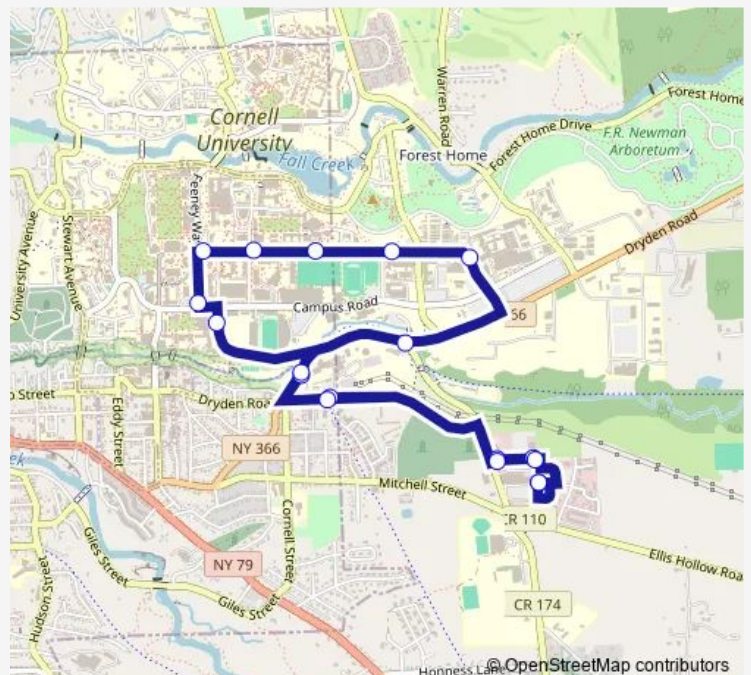

Monday 07:45-20:45

Tuesday 07:45-20:45

Wednesday 07:45-20:45

Thursday 07:45-20:45

Friday 07:45-20:45

Saturday —

Sunday —

Route info

Direction: East Hill Plaza

Stops: 18

Trip Duration: 0 hour 23 min

82 Bus time schedules and route maps are available in an offline PDF at busmaps.com. Use the busmaps.com website to see live bus times, train schedule or subway schedule, and step-by-step directions for all public transit in Ithaca