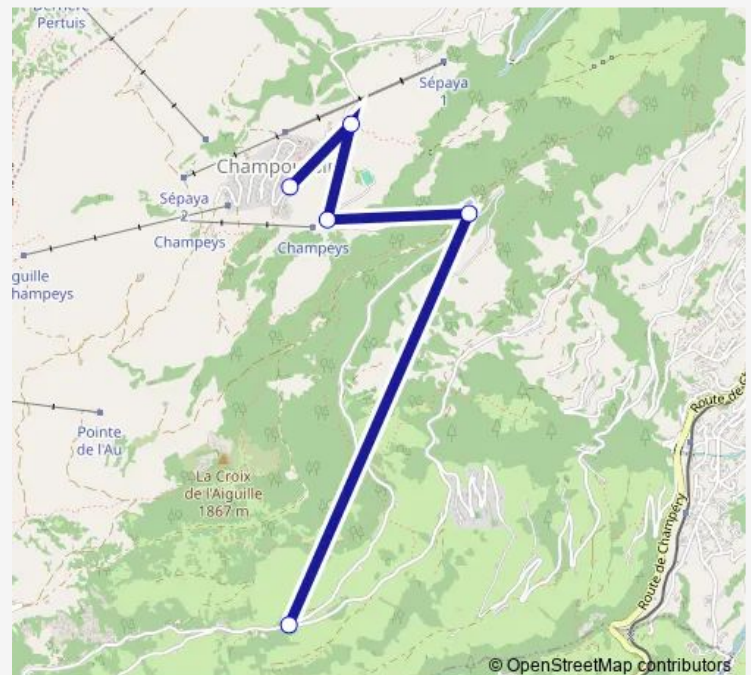

Direction

Champoussin, village — Val-d'Illicz, bif. Champoussin

5 stops

[Open route schedule](#)

Champoussin, village

Champoussin, Les Esserts

Champoussin, télési Champeys

Val-d'Illicz, Frâchette

Saturday 17:31

Sunday 17:31

Route info

Direction: Champoussin, village

Stops: 5

Trip Duration: 0 hour 7 min

Direction

Val-d'Illiez, bif. Champoussin — Champoussin, village

5 stops

[Open route schedule](#)

Val-d'Illiez, bif. Champoussin

Val-d'Illiez, Frâchette

Champoussin, télési Champeys

Champoussin, Les Esserts

Champoussin, village

Route schedule

Val-d'Illiez, bif. Champoussin — Champoussin, village

Monday	07:17
Tuesday	07:17
Wednesday	07:17
Thursday	07:17
Friday	07:17
Saturday	07:17
Sunday	07:17

Route info

Direction: Val-d'Illiez, bif. Champoussin