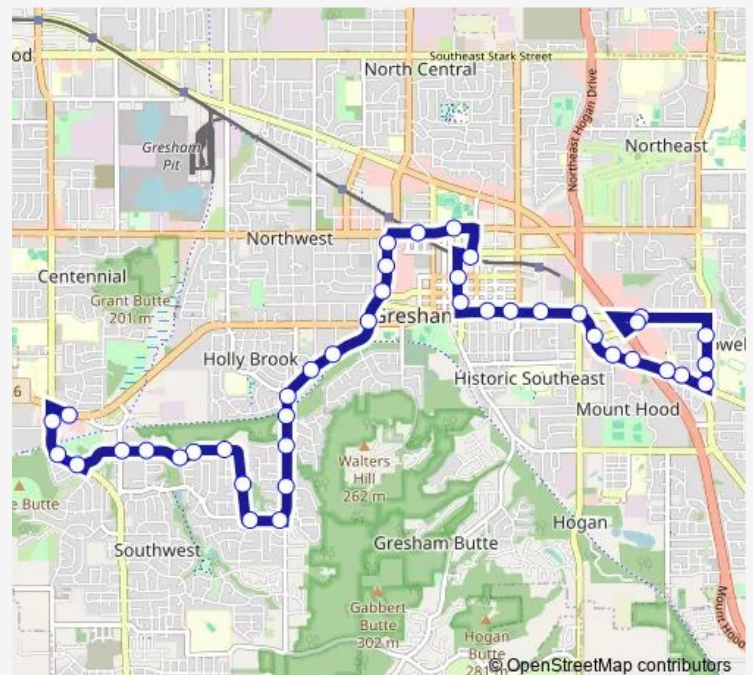

NW Division & Miller

NW Eastman & Division

600 Block NW Eastman (Townfair)

Route schedule

SE 1st & 3rd — W Powell & SW Duniway

Monday 06:47-19:21

Tuesday 06:47-19:21

Wednesday 06:47-19:21

Thursday 06:47-19:21

Friday 06:47-19:21

Saturday —

Sunday —

Route info

Direction: SE 1st & 3rd

Stops: 41

Trip Duration: 0 hour 33 min

82 — South Gresham

BusMaps

NW Eastman & 3rd

NW Eastman & W Powell

SW Eastman & Florence

SW Eastman & 4th

SW Eastman & Birdsdale

SW Towle & 10th Ct

Thursday 06:11-18:50

Friday 06:11-18:50

Saturday —

Sunday —

Route info

Direction: W Powell & SW Duniway

Stops: 38

Trip Duration: 0 hour 26 min