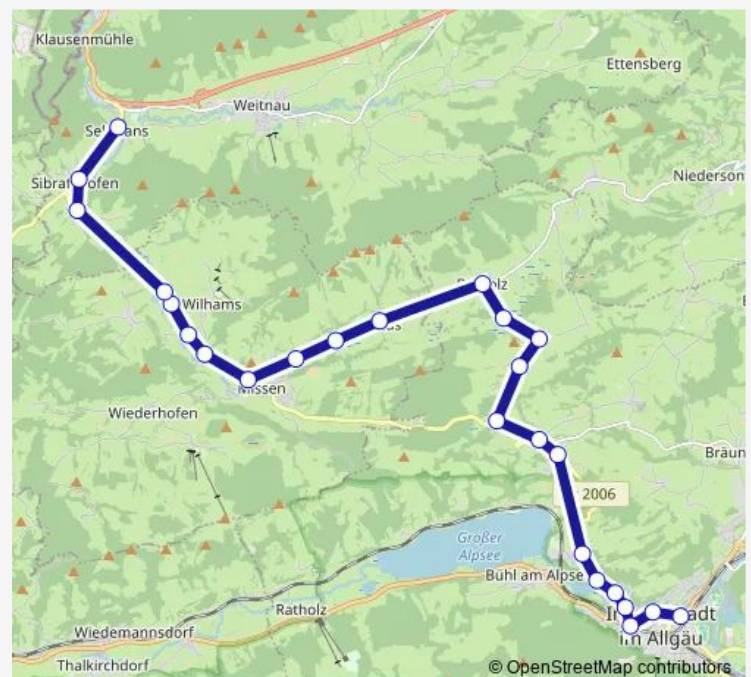

### Route schedule

Immenstadt — Missen, Gh. Schäffler

Monday 13:10

Tuesday 13:10

Wednesday 13:10

Thursday 13:10

Friday 13:10

Saturday —

### Route info

Direction: Immenstadt

Stops: 21

Trip Duration: 0 hour 46 min