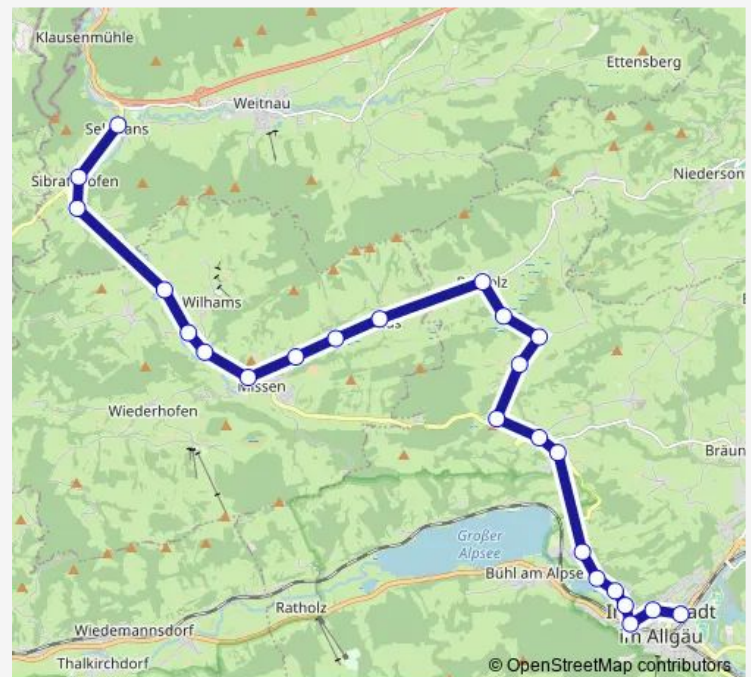

Sibratshofen, Kreuztal

### Route schedule

Immenstadt — Sibratshofen, Ort

Monday	—
Tuesday	—
Wednesday	—
Thursday	—
Friday	—
Saturday	13:30
Sunday	—

### Route info

Direction: Immenstadt

Stops: 22

Trip Duration: 0 hour 28 min