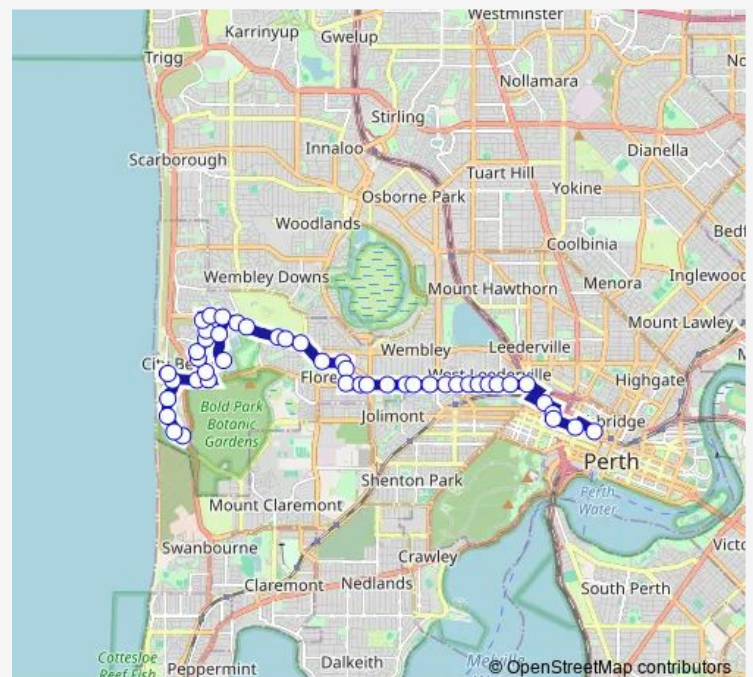

Lissadell St Before Newry St

Lissadell St After Orrel Av

The Boulevard After Linden Gdns

Route schedule

Perth Busport Zone A — Oceanic Dr After Challenger Pde

Monday 10:07-15:49

Tuesday 10:07-15:49

Wednesday 10:07-15:49

Thursday 10:07-15:49

Friday 10:07-15:49

Saturday —

Sunday —

Route info

Direction: Perth Busport Zone A

Stops: 40

Trip Duration: 0 hour 43 min

The Boulevard After Kirkdale Av

The Boulevard After Berkeley Cr

The Boulevard Before Clanmel Rd

The Boulevard Before Thurles Rd

The Boulevard After Cork Rd

The Boulevard After Bold Park Dr

The Boulevard Before Durston Rd