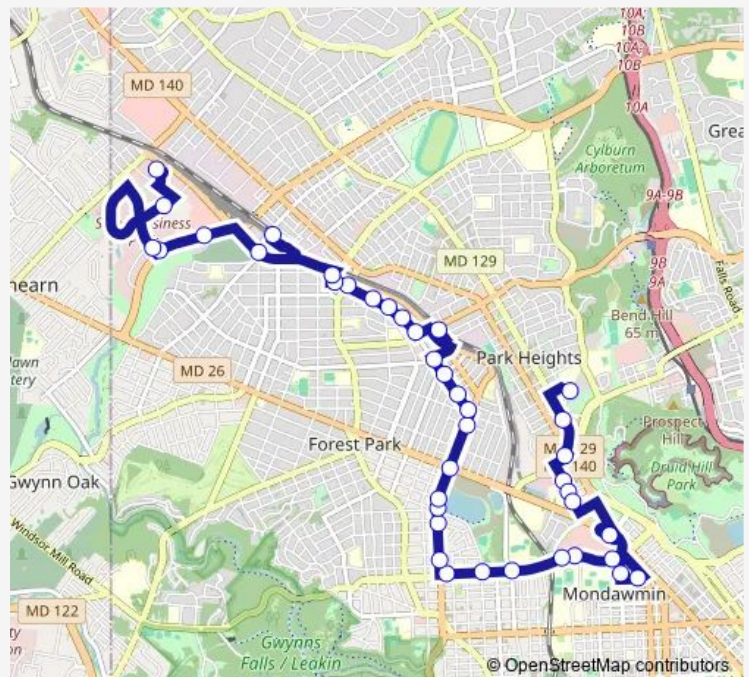

Dolfield AVE & White OAK AVE eb

Dolfield AVE & Ayrdale AVE eb

Dolfield AVE & Fernhill AVE eb

Dolfield AVE & Cold Spring LN sb

Cold Spring Metro Station BAY 1

Belle AVE & Dolfield AVE wb

Dolfield AVE & Grantley RD sb

Dolfield AVE & Edgewood RD sb

Dolfield AVE & Hilton RD sb

Hilton RD & Barrington RD sb

Hilton RD & Liberty Heights AVE sb

**Route schedule**

Reisterstown Plaza Stat nb — Monte Verde Apartments

Monday 04:08-00:08<sup>+1</sup>

Tuesday 04:08-00:08<sup>+1</sup>

Wednesday 04:08-00:08<sup>+1</sup>

Thursday 04:08-00:08<sup>+1</sup>

Friday 04:08-00:08<sup>+1</sup>

Saturday 04:30-23:41

Sunday 05:33-23:29

**Route info**

Direction: Reisterstown Plaza Stat nb

Stops: 45

Trip Duration: 0 hour 46 min

82 — Park Circle - Reisterstown Plaza

Hilton ST & Fairview Ave

Hilton ST & Powhatan AVE sb

Hilton ST & Carlisle AVE sb

Hilton ST & Piedmont AVE sb

Gwynns Falls Pkwy & Ellamont St