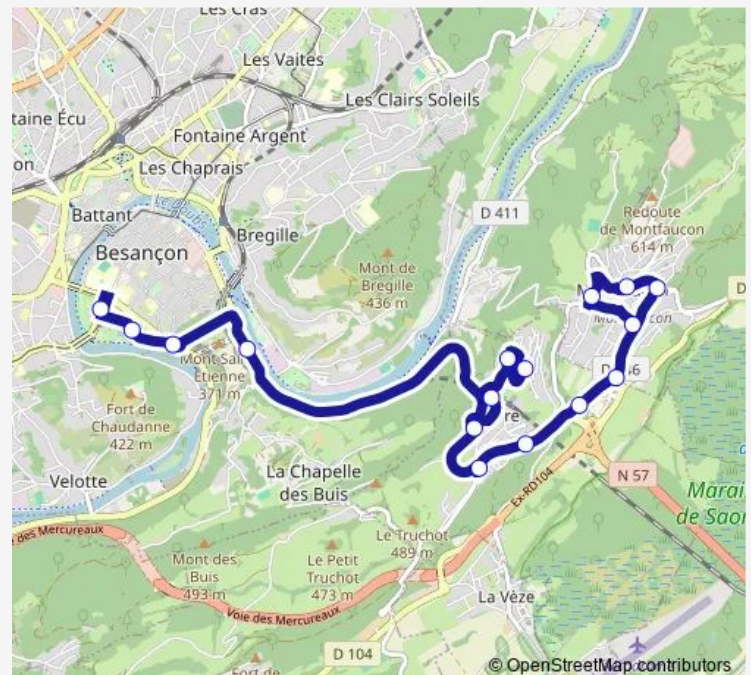

Monday 06:15-17:10

Tuesday 06:15-17:10

Wednesday 06:15-17:10

Thursday 06:15-17:10

Friday 06:15-17:10

Saturday 06:15-17:10

Sunday —

Route info

Direction: Montfaucon - Jonquilles

Stops: 16

Trip Duration: 0 hour 32 min

Direction

Chamars — Montfaucon - La Vierge

16 stops

[Open route schedule](#)

Chamars

Chamars — Montfaucon - La Vierge

Monday	07:20-19:35
Tuesday	07:20-19:35
Wednesday	07:20-19:35
Thursday	07:20-19:35
Friday	07:20-19:35
Saturday	07:20-19:35
Sunday	—

Route info

Direction: Chamars

Stops: 16

Trip Duration: 0 hour 30 min