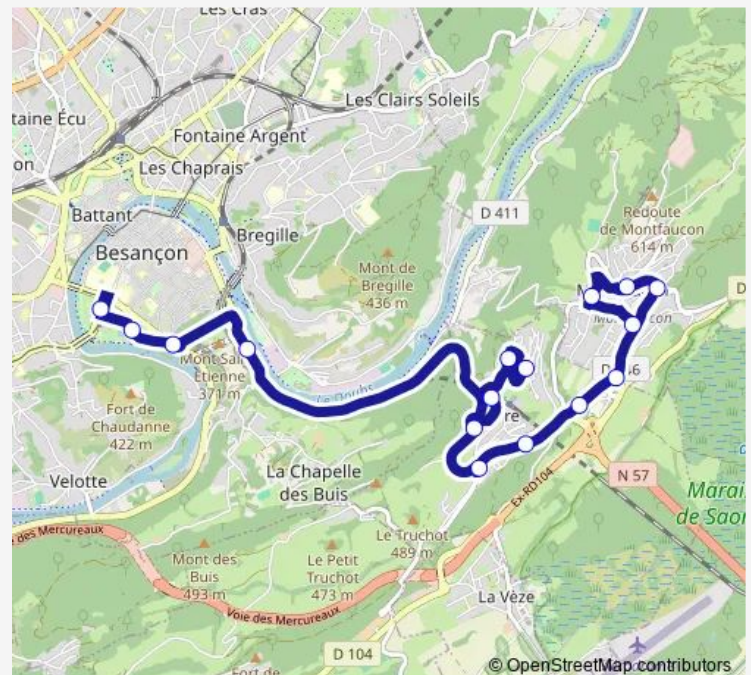

Morre - La Glacière

Montfaucon - Bas Village

Montfaucon - Jonquilles

Montfaucon - Centre

Montfaucon - Groupe Scolaire

Montfaucon - La Vierge

Route schedule

Chamars — Montfaucon - La Vierge

Monday 07:20-19:35

Tuesday 07:20-19:35

Wednesday 07:20-19:35

Thursday 07:20-19:35

Friday 07:20-19:35

Saturday 07:20-19:35

Sunday —

Route info

Direction: Chamars

Stops: 16

Trip Duration: 0 hour 30 min

82 — Montfaucon <> Pôle Chamars

Direction

Montfaucon - Jonquilles — Chamars

16 stops

[Open route schedule](#)