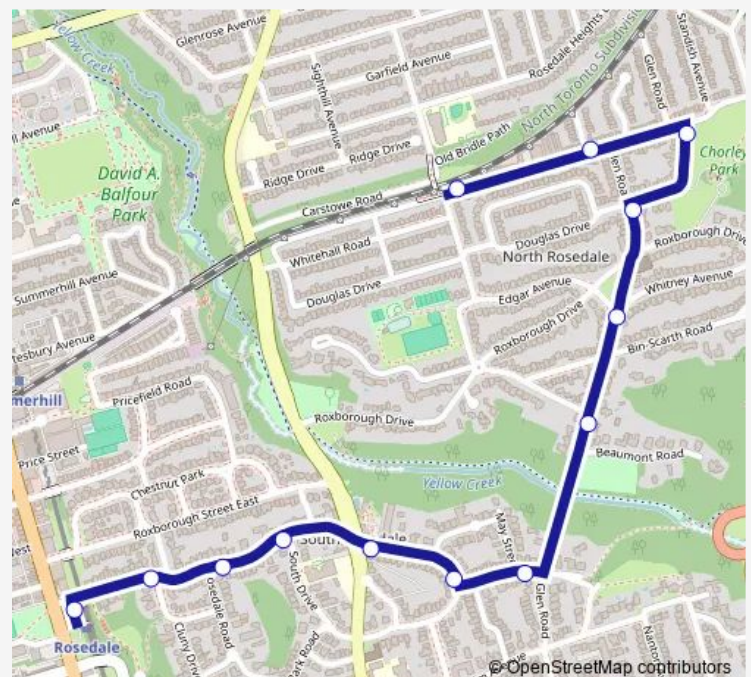

Bus 82 Rosedale

[Go to website](#)

Direction

Summerhill Ave at Maclellan Ave — Rosedale Station

12 stops

[Open route schedule](#)

Summerhill Ave at Maclellan Ave

Maclellan Ave at Douglas Dr

Crescent Rd at Rosedale Rd West Side

Crescent Rd at Cluny Dr

Rosedale Station

Route schedule

Summerhill Ave at Maclellan Ave — Rosedale Station

Monday 06:12-00:30⁺¹

Tuesday 06:27-00:12⁺¹

Wednesday 06:27-00:12⁺¹

Thursday 06:27-00:12⁺¹

Friday 06:27-00:12⁺¹

Saturday 07:10-00:30⁺¹

Sunday 07:52-00:30⁺¹

Route info

Direction: Summerhill Ave at Maclellan Ave

Stops: 12

Trip Duration: 0 hour 8 min

82 — Rosedale

Direction

Rosedale Station — Summerhill Ave at Maclellan Ave

13 stops

[Open route schedule](#)

Rosedale Station

Crescent Rd at Cluny Dr

Crescent Rd at Rosedale Rd East Side