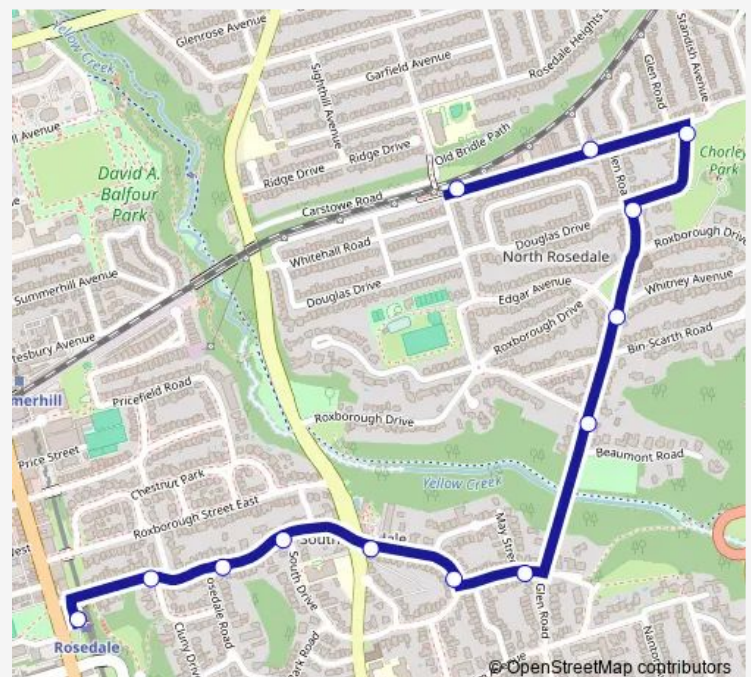

Bus 82 Rosedale

[Go to website](#)

Direction

Summerhill Ave at Maclellan Ave — Rosedale Station

12 stops

[Open route schedule](#)

Summerhill Ave at Maclellan Ave

Maclellan Ave at Douglas Dr

Crescent Rd at Rosedale Rd West Side

Crescent Rd at Cluny Dr

Rosedale Station

Route schedule

Summerhill Ave at Maclellan Ave — Rosedale Station

Monday 06:27-00:12⁺¹

Tuesday 06:27-00:12⁺¹

Wednesday 06:27-00:12⁺¹

Thursday 06:27-00:12⁺¹

Friday 06:27-00:12⁺¹

Saturday 07:10-00:30⁺¹

Sunday 07:52-00:30⁺¹

Route info

Direction: Summerhill Ave at Maclellan Ave

Stops: 12

Trip Duration: 0 hour 8 min

Direction

Rosedale Station — Summerhill Ave at Maclellan Ave

13 stops

[Open route schedule](#)

Rosedale Station

Crescent Rd at Cluny Dr

Crescent Rd at Rosedale Rd East Side

Crescent Rd at South Dr (West)