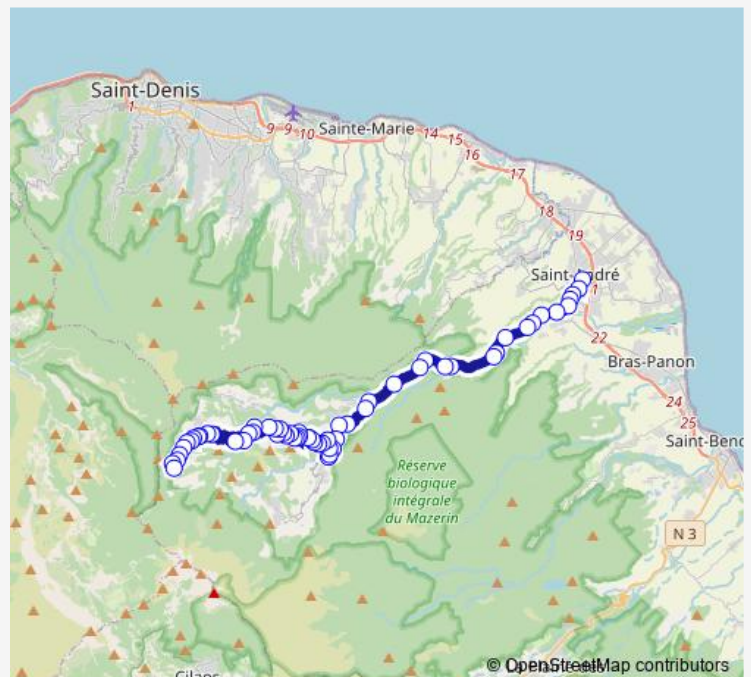

Passerelle

Passerelle 1

Ravine Gaill

P'TIT Trou

Pont Escalier

Tournant Z

LA Rampe

Plateau Wickers

Thursday 06:20-17:45

Friday 06:20-17:45

Saturday 06:20-17:45

Sunday 08:30-17:45

Route info

Direction: Gare Saint Andre

Stops: 60

Trip Duration: 1 hour 21 min

82 — LE Belier-Gare Saint Andre

Château D'Eau

Petit Sable

Savane

RD 52

Voile DE LA Mariee

Manguiers

Michel Debre

Tuesday 05:20-16:00

Wednesday 05:20-16:00

Thursday 05:20-16:00

Friday 05:20-16:00

Saturday 05:20-16:00

Sunday 07:00-16:00

Route info

Direction: LE Belier