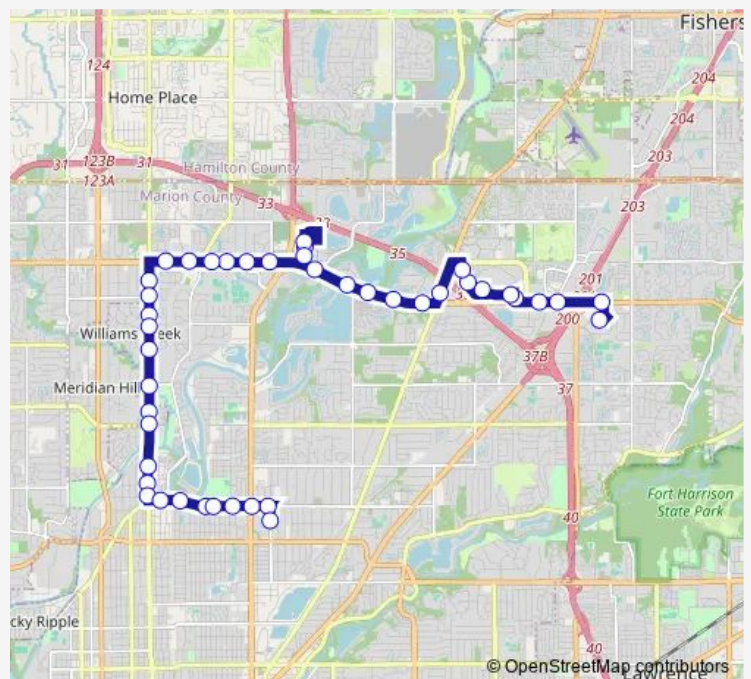

College Ave & Forest Blvd

College Ave & 80th St

College Ave & 81st St

College Ave & 82nd St

Route schedule

Rural St - 6100 N Glendale Towne Ctr — 7200 E Clearvista Way - Community Hospit

Monday 05:00-22:30

Tuesday 05:00-22:00

Wednesday 05:00-22:00

Thursday 05:00-22:00

Friday 05:00-22:00

Saturday 06:00-22:30

Sunday 07:00-21:00

Route info

Direction: Rural St - 6100 N Glendale Towne Ctr

Stops: 50

Trip Duration: 0 hour 44 min

82 — East 82nd St

College Ave & 84th St

86th St & Guilford Ave

86th St & Monon Trail

86th St & Shopping Center Dr 1600e

86th St - 1950 E

86th St & Woodfield Crossing Blvd

86th St & Haverstick Rd

Keystone Crossing - 8702 N

Keystone Crossing & Commerce Crossing

Keystone Crossing - 8700 N

82nd St & River Crossing Blvd

3901 East 82nd St

82nd St & Raquet Sq Dr

82nd St & Statesman Dr