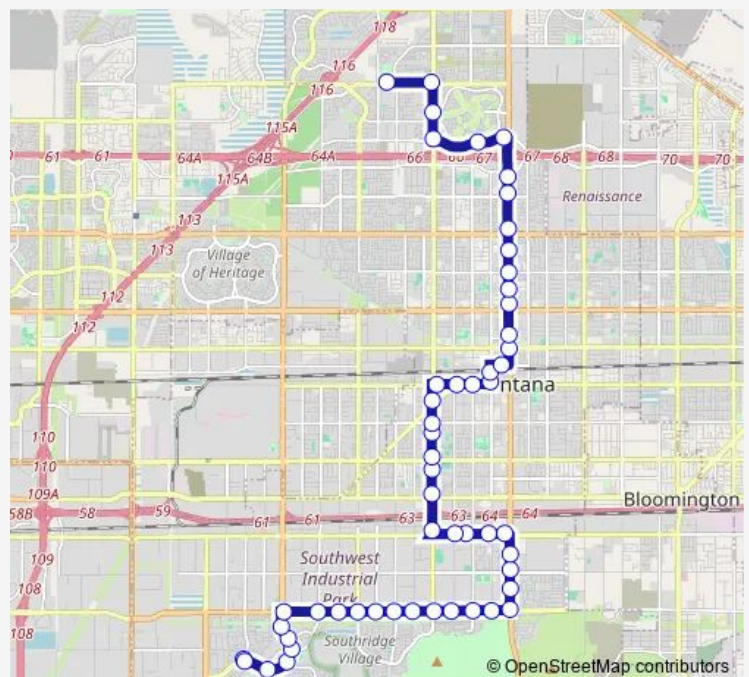

Sierra @ Baseline Sb Ns

Sierra @ Baseline Sb Fs

Sierra @ San Jacinto Sb Fs

Sierra @ Miller Sb Fs

Sierra @ Barbee Sb Ns

Sierra @ Foothill Sb Fs

Sierra @ Ivy Sb Mid

Sierra @ Spring/arrow Sb Fs

Fontana Metrolink Transit Center

Merrill @ Juniper Wb Fs

Merrill @ Cypress Wb Fs

Route schedule

Summit @ Lytle Creek Wb Ns — Day Creek @ Foothill Nb Fs

Monday 04:57-20:45

Tuesday 04:57-20:45

Wednesday 04:57-20:45

Thursday 04:57-20:45

Friday 04:57-20:45

Saturday —

Sunday —

Route info

Direction: Summit @ Lytle Creek Wb Ns

Stops: 77

Trip Duration: 1 hour 42 min

82 — Rancho Cucamonga-Fontana

Merrill @ Oleander Wb Fs

Citrus @ Merrill Sb Fs

Citrus @ Fontana Sb Fs

Citrus @ Randall Sb Fs

Citrus @ Hawthorne Sb Ns

Citrus @ San Bernardino Sb Ns

Citrus @ Mallory Sb Lat