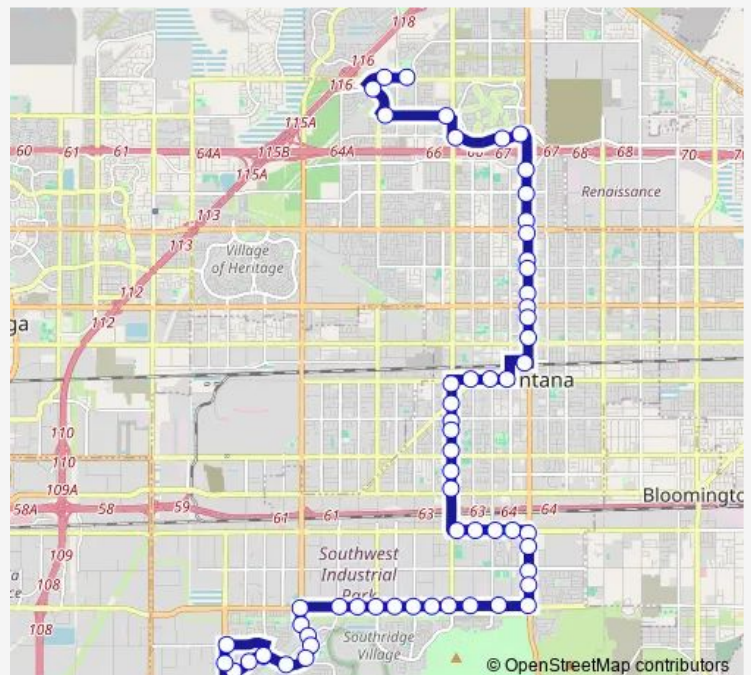

Fontana Metrolink Transit Center

Merrill @ Juniper Wb Fs

Merrill @ Cypress Wb Fs

Route schedule

Summit @ Lytle Creek Wb Ns — Banana @ Cherry Sb Ns

Monday —

Tuesday —

Wednesday —

Thursday —

Friday —

Saturday 07:14-18:52

Sunday 07:14-18:52

Route info

Direction: Summit @ Lytle Creek Wb Ns

Stops: 59

Trip Duration: 1 hour 6 min

82 — Rancho Cucamonga-Fontana

Merrill @ Oleander Wb Fs

Citrus @ Merrill Sb Fs

Citrus @ Fontana Sb Fs

Citrus @ Randall Sb Fs

Citrus @ Hawthorne Sb Ns

Citrus @ San Bernardino Sb Ns

Citrus @ Mallory Sb Lat