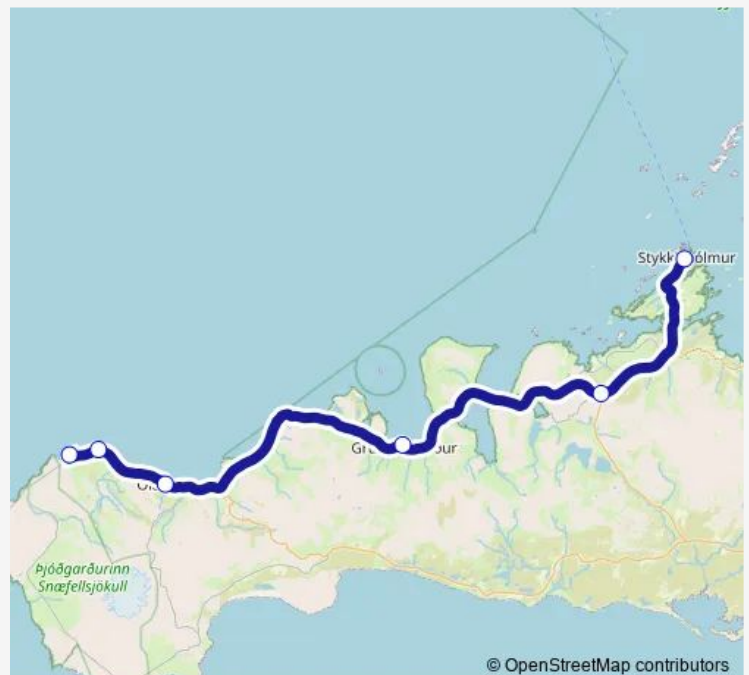

Vatnaleið

Stykkishólmur - Olís

**Route schedule**

Hellissandur — Stykkishólmur - Olís

Monday	07:06-16:00
Tuesday	—
Wednesday	07:06-16:00
Thursday	—
Friday	07:06-16:00
Saturday	—
Sunday	07:39-16:00

**Route info**

Direction: Hellissandur

Stops: 6

Trip Duration: 1 hour 14 min

© OpenStreetMap contributors

82 — Hellissandur &lt;-&gt; Stykkishólmur

**BusMaps**

## Direction

Stykkishólmur - Olís — Hellissandur

6 stops

[Open route schedule](#)

Stykkishólmur - Olís

Vatnaleið

Grundarfjörður

Ólafsvík