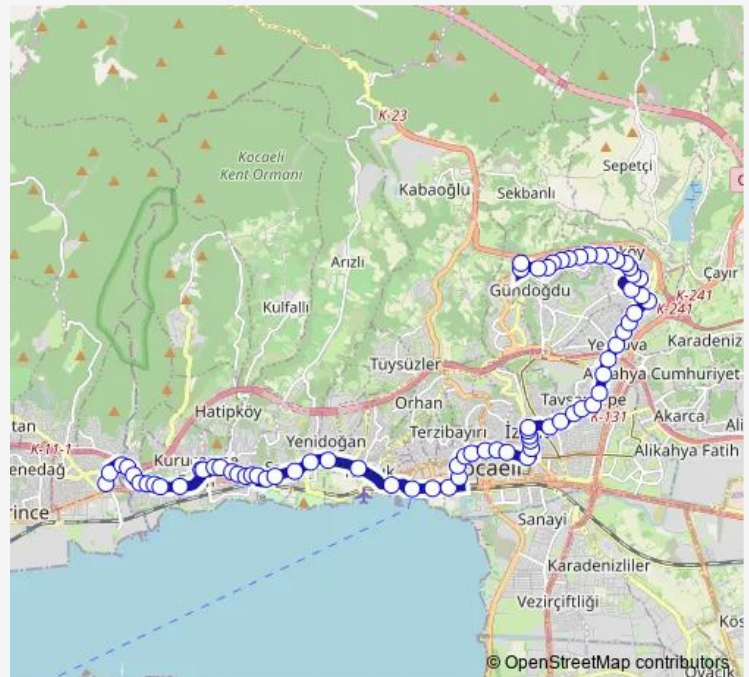

Diyaliz Merkezi

Seka Blokları

Eski Cezaevi

Route schedule

Nihat Erim Caddesi 2 — Dünya Bankasi Depolama Alanı 1

Monday 00:12-23:56

Tuesday 00:12-23:56

Wednesday 00:12-23:56

Thursday 00:12-23:56

Friday 00:12-23:56

Saturday 00:12-23:56

Sunday 00:12-23:52

Route info

Direction: Nihat Erim Caddesi 2

Stops: 73

Trip Duration: 0 hour 39 min

82 — Bayindirlik-Çenesuyu

BusMaps

İSU Genel Müdürlüğü

Seka Devlet Hastanesi D-100 1

Yenidoğan D-100

Seka

İzmit Tren İstasyonu 1

Fevziye Kuzey YAN Yol

Thursday 06:00-23:40

Friday 06:00-23:40

Saturday 05:20-23:40

Sunday 06:30-23:40

Route info

Direction: Dünya Bankasi Depolama Alanı

Stops: 74

Trip Duration: 0 hour 38 min