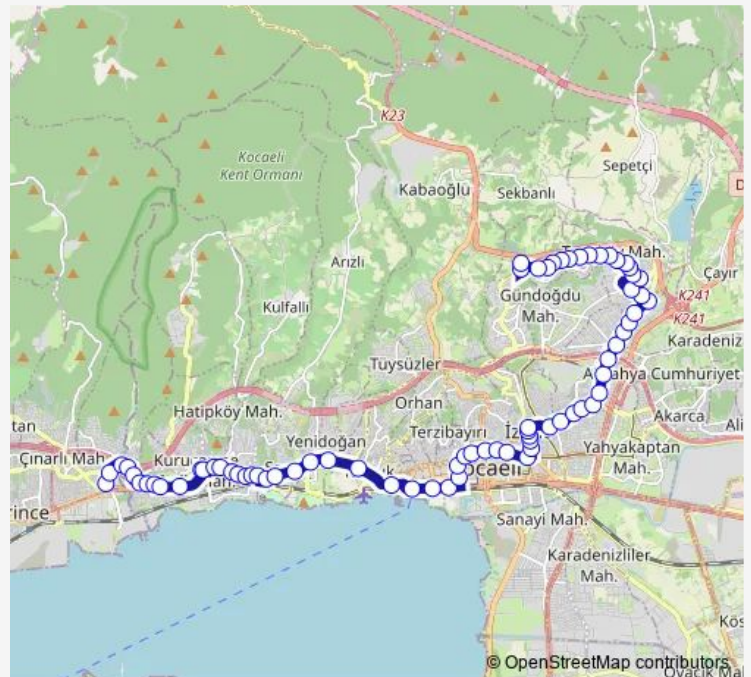

Eski Cezaevi

Route schedule

Nihat Erim Caddesi 2 — DÜNYA BANKASI DEPOLAMA ALANI 1

Monday 00:12-23:56

Tuesday 00:12-23:56

Wednesday 00:12-23:56

Thursday 00:12-23:56

Friday 00:12-23:56

Saturday 00:12-23:56

Sunday 00:12-23:52

Route info

Direction: Nihat Erim Caddesi 2

Stops: 73

Trip Duration: 0 hour 39 min

82 — Bayindirlik-Çenesuyu

BusMaps

Saturday 05:20-23:40

Sunday 06:30-23:40

Route info

Direction: Dünya Bankasi Depolama Alanı

Stops: 74

Trip Duration: 0 hour 38 min

Deliorman

Otađ